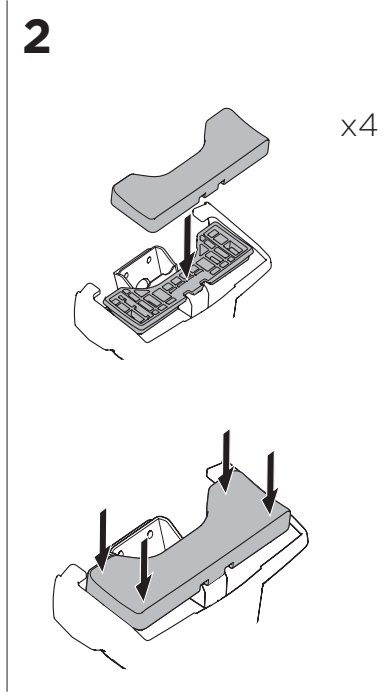

1

Kit 145110

MAZDA CX-5, 5-dr SUV, 12-16

ISO 11154-E

THULE WingBar Evo	THULE WingBar Edge	THULE WingBar	THULE SquareBar	Evo X (scale)	Edge X (scale)
MAZDA CX-5, 5-dr SUV, 12-16				44,5	H

THULE ProBar	THULE SlideBar	X (mm/inch)		
MAZDA CX-5, 5-dr SUV, 12-16		1096 mm / 43 1/8"		

THULE WingBar Evo	THULE WingBar Edge	THULE WingBar	THULE SquareBar	Evo Y (scale)	Edge Y (scale)
MAZDA CX-5, 5-dr SUV, 12-16				37,5	D

THULE ProBar	THULE SlideBar	Y (mm/inch)		
MAZDA CX-5, 5-dr SUV, 12-16		1026 mm / 40 3/8"		

	W (mm/inch)	Z (mm/inch)
MAZDA CX-5, 5-dr SUV, 12-16	700 mm / 27 1/2"	300 mm / 11 3/4"