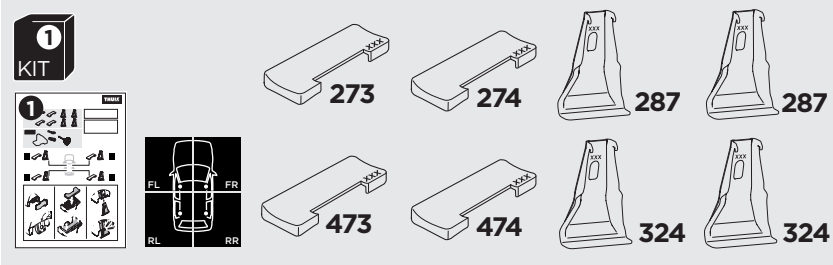

1

Kit 145110

MAZDA CX-5, 5-dr SUV, 12-16

ISO 11154-E

THULE WingBar Evo	THULE WingBar Edge	THULE WingBar	THULE SquareBar	Evo X (scale)	Edge X (scale)
MAZDA CX-5, 5-dr SUV, 12-16				44,5	H

THULE ProBar	THULE SlideBar	X (mm/inch)		
MAZDA CX-5, 5-dr SUV, 12-16		1096 mm / 43 1/8"		

THULE WingBar Evo	THULE WingBar Edge	THULE WingBar	THULE SquareBar	Evo Y (scale)	Edge Y (scale)
MAZDA CX-5, 5-dr SUV, 12-16				37,5	D

THULE ProBar	THULE SlideBar	Y (mm/inch)		
MAZDA CX-5, 5-dr SUV, 12-16		1026 mm / 40 3/8"		

	W (mm/inch)	Z (mm/inch)
MAZDA CX-5, 5-dr SUV, 12-16	700 mm / 27 1/2"	300 mm / 11 3/4"