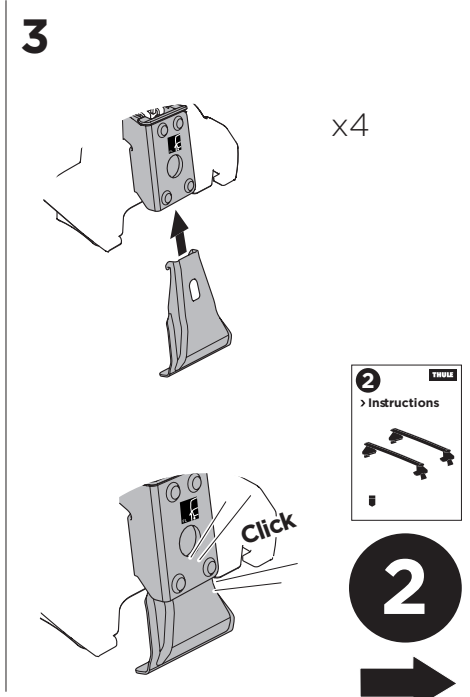

1

Kit 145110

MAZDA CX-5, 5-dr SUV, 12-16

ISO 11154-E

THULE WingBar Evo	THULE WingBar Edge	THULE WingBar	THULE SquareBar	Evo X (scale)	Edge X (scale)
MAZDA CX-5, 5-dr SUV, 12-16				44,5	H

THULE ProBar	THULE SlideBar	X (mm/inch)		
MAZDA CX-5, 5-dr SUV, 12-16		1096 mm / 43 1/8"		

THULE WingBar Evo	THULE WingBar Edge	THULE WingBar	THULE SquareBar	Evo Y (scale)	Edge Y (scale)
MAZDA CX-5, 5-dr SUV, 12-16				37,5	D

THULE ProBar	THULE SlideBar	Y (mm/inch)		
MAZDA CX-5, 5-dr SUV, 12-16		1026 mm / 40 3/8"		

	W (mm/inch)	Z (mm/inch)
MAZDA CX-5, 5-dr SUV, 12-16	700 mm / 27 1/2"	300 mm / 11 3/4"