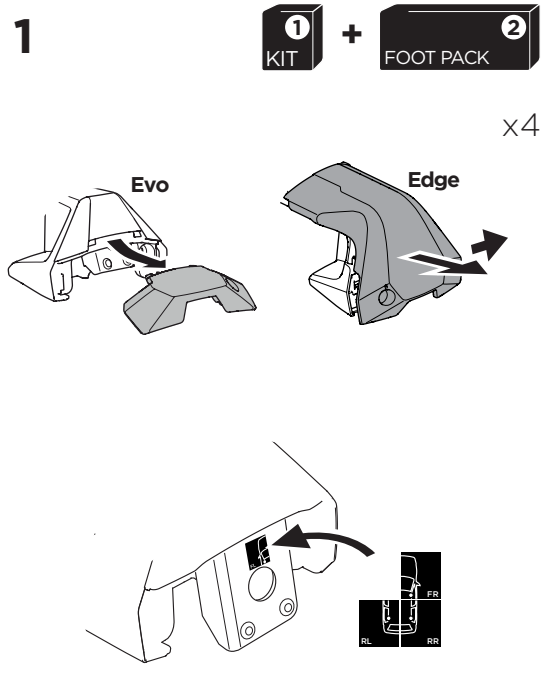

1

Kit 145110

MAZDA CX-5, 5-dr SUV, 12-16

ISO 11154-E

THULE WingBar Evo	THULE WingBar Edge	THULE WingBar	THULE SquareBar	Evo X (scale)	Edge X (scale)
MAZDA CX-5, 5-dr SUV, 12-16				44,5	H

THULE ProBar	THULE SlideBar	X (mm/inch)		
MAZDA CX-5, 5-dr SUV, 12-16		1096 mm / 43 1/8"		

THULE WingBar Evo	THULE WingBar Edge	THULE WingBar	THULE SquareBar	Evo Y (scale)	Edge Y (scale)
MAZDA CX-5, 5-dr SUV, 12-16				37,5	D

THULE ProBar	THULE SlideBar	Y (mm/inch)		
MAZDA CX-5, 5-dr SUV, 12-16		1026 mm / 40 3/8"		

	W (mm/inch)	Z (mm/inch)
MAZDA CX-5, 5-dr SUV, 12-16	700 mm / 27 1/2"	300 mm / 11 3/4"