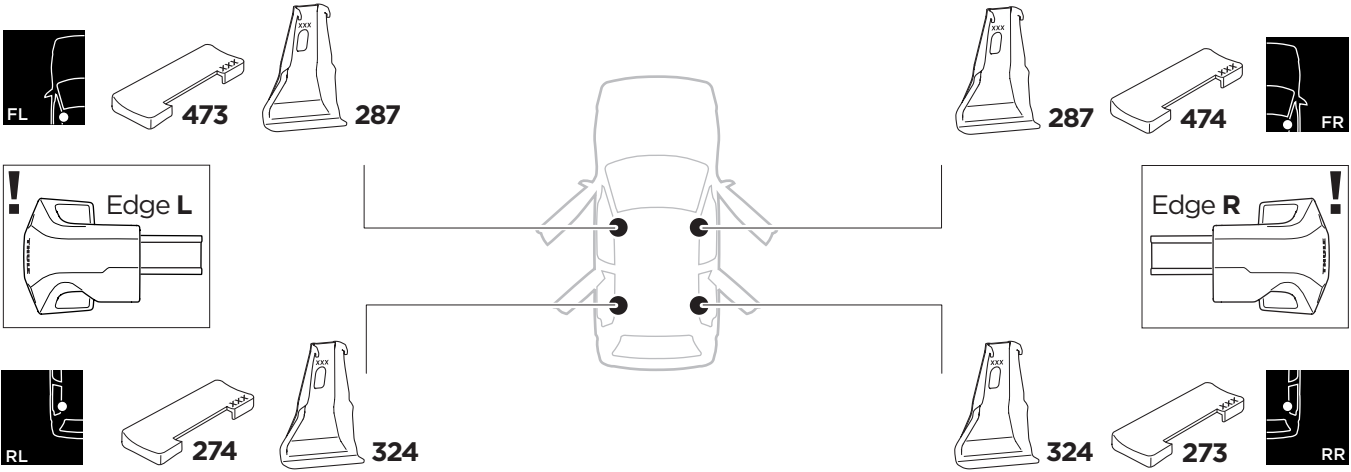

1

Kit 145110

MAZDA CX-5, 5-dr SUV, 12-16

ISO 11154-E

THULE WingBar Evo	THULE WingBar Edge	THULE WingBar	THULE SquareBar	Evo X (scale)	Edge X (scale)
MAZDA CX-5, 5-dr SUV, 12-16				44,5	H

THULE ProBar	THULE SlideBar	X (mm/inch)		
MAZDA CX-5, 5-dr SUV, 12-16		1096 mm / 43 1/8"		

THULE WingBar Evo	THULE WingBar Edge	THULE WingBar	THULE SquareBar	Evo Y (scale)	Edge Y (scale)
MAZDA CX-5, 5-dr SUV, 12-16				37,5	D

THULE ProBar	THULE SlideBar	Y (mm/inch)		
MAZDA CX-5, 5-dr SUV, 12-16		1026 mm / 40 3/8"		

	W (mm/inch)	Z (mm/inch)
MAZDA CX-5, 5-dr SUV, 12-16	700 mm / 27 1/2"	300 mm / 11 3/4"