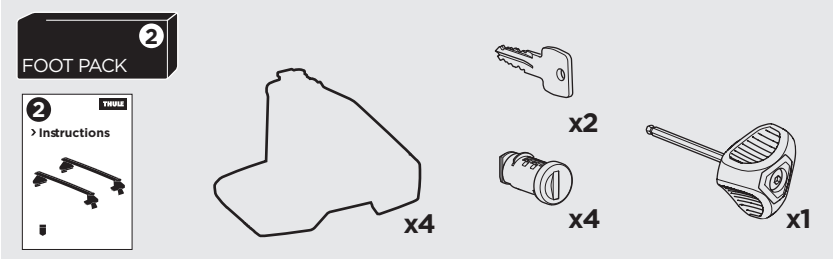

1

Kit 145110

MAZDA CX-5, 5-dr SUV, 12-16

ISO 11154-E

THULE WingBar Evo	THULE WingBar Edge	THULE WingBar	THULE SquareBar	Evo X (scale)	Edge X (scale)
MAZDA CX-5, 5-dr SUV, 12-16				44,5	H

THULE ProBar	THULE SlideBar	X (mm/inch)		
MAZDA CX-5, 5-dr SUV, 12-16		1096 mm / 43 1/8"		

THULE WingBar Evo	THULE WingBar Edge	THULE WingBar	THULE SquareBar	Evo Y (scale)	Edge Y (scale)
MAZDA CX-5, 5-dr SUV, 12-16				37,5	D

THULE ProBar	THULE SlideBar	Y (mm/inch)		
MAZDA CX-5, 5-dr SUV, 12-16		1026 mm / 40 3/8"		

	W (mm/inch)	Z (mm/inch)
MAZDA CX-5, 5-dr SUV, 12-16	700 mm / 27 1/2"	300 mm / 11 3/4"