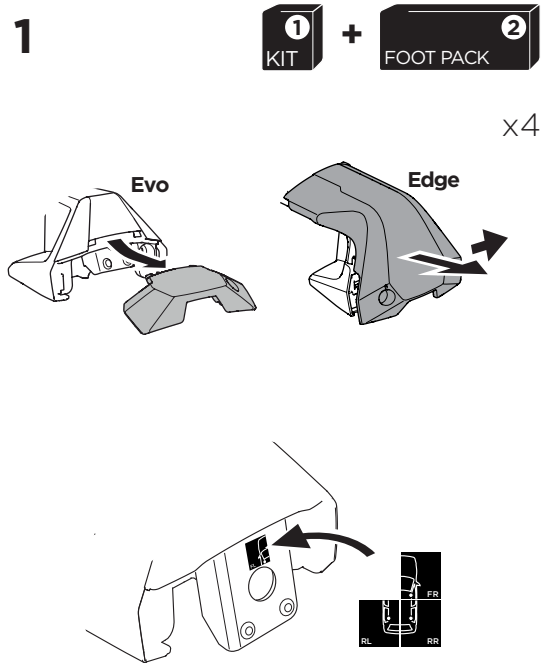

1

Kit 145124

FORD Focus, 4-dr Sedan, 11-18

ISO 11154-E

THULE WingBar Evo	THULE WingBar Edge	THULE WingBar	THULE SquareBar	Evo X (scale)	Edge X (scale)
FORD Focus, 4-dr Sedan, 11-18				39	A
THULE ProBar	THULE SlideBar				X (mm/inch)
FORD Focus, 4-dr Sedan, 11-18				1041 mm / 41"	

THULE WingBar Evo	THULE WingBar Edge	THULE WingBar	THULE SquareBar	Evo Y (scale)	Edge Y (scale)
FORD Focus, 4-dr Sedan, 11-18				35	I
THULE ProBar	THULE SlideBar				Y (mm/inch)
FORD Focus, 4-dr Sedan, 11-18				1001 mm / 39 3/8"	

	W (mm/inch)	Z (mm/inch)
FORD Focus, 4-dr Sedan, 11-18	790 mm / 31 1/8"	250 mm / 9 7/8"