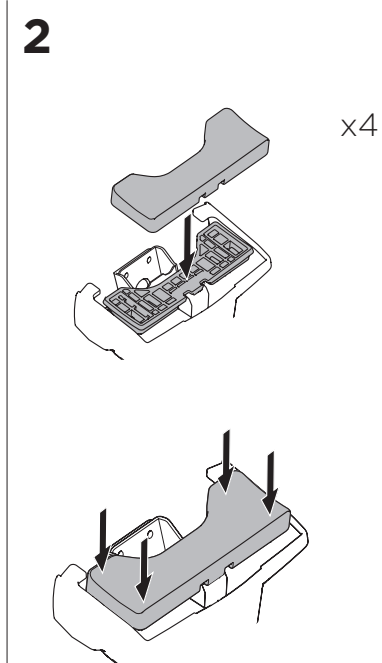

1

Kit 145124

FORD Focus, 4-dr Sedan, 11-18

ISO 11154-E

THULE WingBar Evo	THULE WingBar Edge	THULE WingBar	THULE SquareBar	Evo X (scale)	Edge X (scale)
FORD Focus, 4-dr Sedan, 11-18				39	A
THULE ProBar	THULE SlideBar				X (mm/inch)
FORD Focus, 4-dr Sedan, 11-18				1041 mm / 41"	

THULE WingBar Evo	THULE WingBar Edge	THULE WingBar	THULE SquareBar	Evo Y (scale)	Edge Y (scale)
FORD Focus, 4-dr Sedan, 11-18				35	I
THULE ProBar	THULE SlideBar				Y (mm/inch)
FORD Focus, 4-dr Sedan, 11-18				1001 mm / 39 3/8"	

	W (mm/inch)	Z (mm/inch)
FORD Focus, 4-dr Sedan, 11-18	790 mm / 31 1/8"	250 mm / 9 7/8"