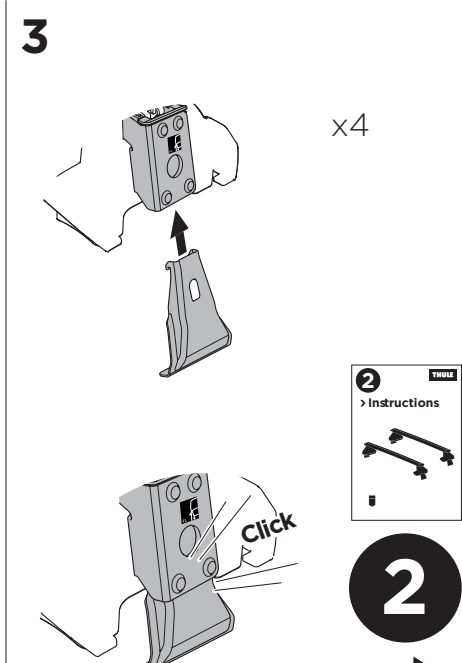

1

Kit 145124

FORD Focus, 4-dr Sedan, 11-18

ISO 11154-E

THULE WingBar Evo	THULE WingBar Edge	THULE WingBar	THULE SquareBar	Evo X (scale)	Edge X (scale)
FORD Focus, 4-dr Sedan, 11-18				39	A
THULE ProBar	THULE SlideBar				X (mm/inch)
FORD Focus, 4-dr Sedan, 11-18				1041 mm / 41"	

THULE WingBar Evo	THULE WingBar Edge	THULE WingBar	THULE SquareBar	Evo Y (scale)	Edge Y (scale)
FORD Focus, 4-dr Sedan, 11-18				35	I
THULE ProBar	THULE SlideBar				Y (mm/inch)
FORD Focus, 4-dr Sedan, 11-18				1001 mm / 39 3/8"	

	W (mm/inch)	Z (mm/inch)
FORD Focus, 4-dr Sedan, 11-18	790 mm / 31 1/8"	250 mm / 9 7/8"