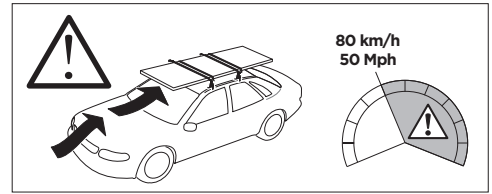

1

Kit 145010

VOLKSWAGEN Golf (Mk. VII), 5-dr Hatchback, 13- / *15-
VOLKSWAGEN e-Golf, 5-dr Hatchback, 15-

*North America

ISO 11154-E