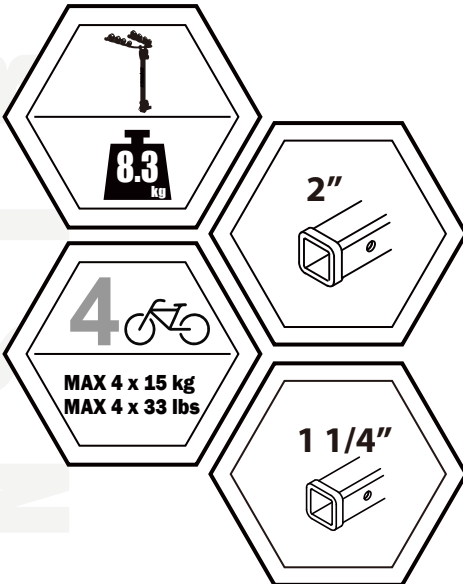

BUZZ RACK

MOOSE H4 HUSTLE

PART LIST

x1

x1

x1

1/2"-13UNC

x1

x1

1/2"-13UNC

x3

Ø13.5xØ27

x1

x1

1/2"

x1

1/2"-13UNC

x1

Ø1.8

x1

Ø3.0

x1

x8

x2