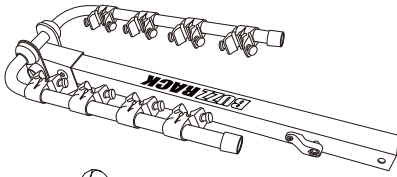

BUZZ RACK

MOOSE H4 HUSTLE

PART LIST

x1

x1

x1

1/2"-13UNC

x1

x1

1/2"-13UNC

x3

Ø13.5xØ27

x1

x1

1/2"

x1

1/2"-13UNC

x1

Ø1.8

x1

Ø3.0

x1

x8

x2