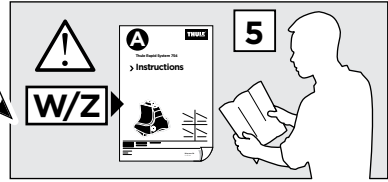

3

	W (mm)	Z (mm)	W (inch)	Z (inch)
FORD Grand Tourneo Connect, 5-dr MPV, 14- *	930	750	36 5/8	29 1/2
FORD Tourneo Connect, 5-dr MPV, 14- *	880	630	34 5/8	24 3/4