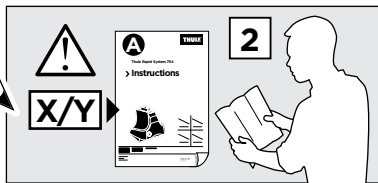

241 x4

350 x4

x1

x1

1

	X (scale)	X (mm)	X (inch)
FORD Grand Tourneo Connect, 5-dr MPV, 14- *	49,5	1146	45 1/8
FORD Tourneo Connect, 5-dr MPV, 14- *	49,5	1146	45 1/8

	Y (scale)	Y (mm)	Y (inch)
FORD Grand Tourneo Connect, 5-dr MPV, 14- *	50,5	1156	45 1/2
FORD Tourneo Connect, 5-dr MPV, 14- *	50,5	1156	45 1/2