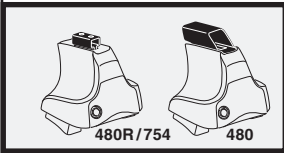

2

	Y
NISSAN Bluebird, 4-dr Sedan, 96-01	24
NISSAN Primera (P11), 4-dr Sedan, 97-01	23,5
NISSAN Primera (P11), 5-dr Hatchback, 97-01	23,5
NISSAN Sunny, 4-dr Sedan, 99-07	17

480R

480

1

2

	X inch	X mm
NISSAN Bluebird, 4-dr Sedan, 96-01	35 7/8"	911 mm
NISSAN Primera (P11), 4-dr Sedan, 97-01	36 1/8"	916 mm
NISSAN Primera (P11), 5-dr Hatchback, 97-01	36 1/8"	916 mm
NISSAN Sunny, 4-dr Sedan, 99-07	33 7/8"	861 mm

1

2

	Y inch	Y mm
NISSAN Bluebird, 4-dr Sedan, 96-01	35 1/8"	891 mm
NISSAN Primera (P11), 4-dr Sedan, 97-01	34 7/8"	886 mm
NISSAN Primera (P11), 5-dr Hatchback, 97-01	34 7/8"	886 mm
NISSAN Sunny, 4-dr Sedan, 99-07	32 3/8"	821 mm

4

NISSAN Bluebird, 4-dr Sedan, 96-01

NISSAN Primera (P11), 4-dr Sedan, 97-01

NISSAN Primera (P11), 5-dr Hatchback, 97-01

NISSAN Sunny, 4-dr Sedan, 99-07

5

	X mm	Y mm	X inch	Y inch
NISSAN Bluebird, 4-dr Sedan, 96-01	200 mm	700 mm	7 ⁷ / ₈ "	27 ¹ / ₂ "
NISSAN Primera (P11), 4-dr Sedan, 97-01	150 mm	700 mm	5 ⁷ / ₈ "	27 ¹ / ₂ "
NISSAN Primera (P11), 5-dr Hatchback, 97-01	150 mm	700 mm	5 ⁷ / ₈ "	27 ¹ / ₂ "
NISSAN Sunny, 4-dr Sedan, 99-07	170 mm	610 mm	6 ³ / ₄ "	24 "