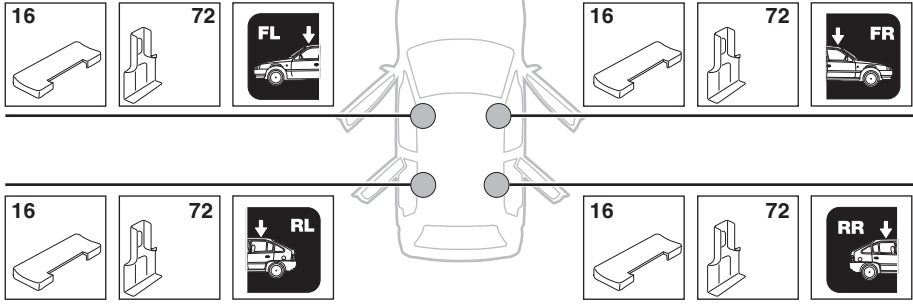

4

NISSAN Bluebird, 4-dr Sedan, 96-01

NISSAN Primera (P11), 4-dr Sedan, 97-01

NISSAN Primera (P11), 5-dr Hatchback, 97-01

NISSAN Sunny, 4-dr Sedan, 99-07