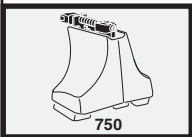

2

	Y
NISSAN Bluebird, 4-dr Sedan, 96-01	24
NISSAN Primera (P11), 4-dr Sedan, 97-01	23,5
NISSAN Primera (P11), 5-dr Hatchback, 97-01	23,5
NISSAN Sunny, 4-dr Sedan, 99-07	17

480R

480

1

2

	X inch	X mm
NISSAN Bluebird, 4-dr Sedan, 96-01	35 7/8"	911 mm
NISSAN Primera (P11), 4-dr Sedan, 97-01	36 1/8"	916 mm
NISSAN Primera (P11), 5-dr Hatchback, 97-01	36 1/8"	916 mm
NISSAN Sunny, 4-dr Sedan, 99-07	33 7/8"	861 mm

1

2

	Y inch	Y mm
NISSAN Bluebird, 4-dr Sedan, 96-01	35 1/8"	891 mm
NISSAN Primera (P11), 4-dr Sedan, 97-01	34 7/8"	886 mm
NISSAN Primera (P11), 5-dr Hatchback, 97-01	34 7/8"	886 mm
NISSAN Sunny, 4-dr Sedan, 99-07	32 3/8"	821 mm

4

NISSAN Bluebird, 4-dr Sedan, 96-01

NISSAN Primera (P11), 4-dr Sedan, 97-01

NISSAN Primera (P11), 5-dr Hatchback, 97-01

NISSAN Sunny, 4-dr Sedan, 99-07

5

	X mm	Y mm	X inch	Y inch
NISSAN Bluebird, 4-dr Sedan, 96-01	200 mm	700 mm	7 ⁷ / ₈ "	27 ¹ / ₂ "
NISSAN Primera (P11), 4-dr Sedan, 97-01	150 mm	700 mm	5 ⁷ / ₈ "	27 ¹ / ₂ "
NISSAN Primera (P11), 5-dr Hatchback, 97-01	150 mm	700 mm	5 ⁷ / ₈ "	27 ¹ / ₂ "
NISSAN Sunny, 4-dr Sedan, 99-07	170 mm	610 mm	6 ³ / ₄ "	24 "