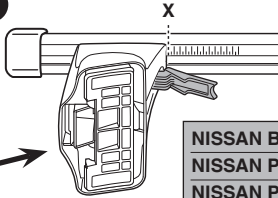

Kit

3

754

750

1

2

	X
NISSAN Bluebird, 4-dr Sedan, 96-01	26
NISSAN Primera (P11), 4-dr Sedan, 97-01	26,5
NISSAN Primera (P11), 5-dr Hatchback, 97-01	26,5
NISSAN Sunny, 4-dr Sedan, 99-07	21

1

2

	Y
NISSAN Bluebird, 4-dr Sedan, 96-01	24
NISSAN Primera (P11), 4-dr Sedan, 97-01	23,5
NISSAN Primera (P11), 5-dr Hatchback, 97-01	23,5
NISSAN Sunny, 4-dr Sedan, 99-07	17

480R

480

1

2

	X inch	X mm
NISSAN Bluebird, 4-dr Sedan, 96-01	35 7/8"	911 mm
NISSAN Primera (P11), 4-dr Sedan, 97-01	36 1/8"	916 mm
NISSAN Primera (P11), 5-dr Hatchback, 97-01	36 1/8"	916 mm
NISSAN Sunny, 4-dr Sedan, 99-07	33 7/8"	861 mm

1

2

	Y inch	Y mm
NISSAN Bluebird, 4-dr Sedan, 96-01	35 1/8"	891 mm
NISSAN Primera (P11), 4-dr Sedan, 97-01	34 7/8"	886 mm
NISSAN Primera (P11), 5-dr Hatchback, 97-01	34 7/8"	886 mm
NISSAN Sunny, 4-dr Sedan, 99-07	32 3/8"	821 mm