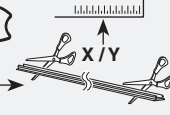

3

754

750

1

2

	X
NISSAN Bluebird, 4-dr Sedan, 96-01	26
NISSAN Primera (P11), 4-dr Sedan, 97-01	26,5
NISSAN Primera (P11), 5-dr Hatchback, 97-01	26,5
NISSAN Sunny, 4-dr Sedan, 99-07	21

1

2

	Y
NISSAN Bluebird, 4-dr Sedan, 96-01	24
NISSAN Primera (P11), 4-dr Sedan, 97-01	23,5
NISSAN Primera (P11), 5-dr Hatchback, 97-01	23,5
NISSAN Sunny, 4-dr Sedan, 99-07	17

480R

480

1

2

	X inch	X mm
NISSAN Bluebird, 4-dr Sedan, 96-01	35 7/8"	911 mm
NISSAN Primera (P11), 4-dr Sedan, 97-01	36 1/8"	916 mm
NISSAN Primera (P11), 5-dr Hatchback, 97-01	36 1/8"	916 mm
NISSAN Sunny, 4-dr Sedan, 99-07	33 7/8"	861 mm

1

2

	Y inch	Y mm
NISSAN Bluebird, 4-dr Sedan, 96-01	35 1/8"	891 mm
NISSAN Primera (P11), 4-dr Sedan, 97-01	34 7/8"	886 mm
NISSAN Primera (P11), 5-dr Hatchback, 97-01	34 7/8"	886 mm
NISSAN Sunny, 4-dr Sedan, 99-07	32 3/8"	821 mm