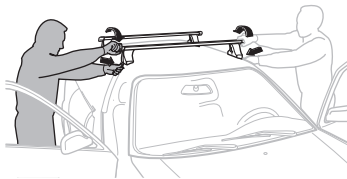

4

NISSAN Bluebird, 4-dr Sedan, 96-01

NISSAN Primera (P11), 4-dr Sedan, 97-01

NISSAN Primera (P11), 5-dr Hatchback, 97-01

NISSAN Sunny, 4-dr Sedan, 99-07

5

	X mm	Y mm	X inch	Y inch
NISSAN Bluebird, 4-dr Sedan, 96-01	200 mm	700 mm	7 ⁷ / ₈ "	27 ¹ / ₂ "
NISSAN Primera (P11), 4-dr Sedan, 97-01	150 mm	700 mm	5 ⁷ / ₈ "	27 ¹ / ₂ "
NISSAN Primera (P11), 5-dr Hatchback, 97-01	150 mm	700 mm	5 ⁷ / ₈ "	27 ¹ / ₂ "
NISSAN Sunny, 4-dr Sedan, 99-07	170 mm	610 mm	6 ³ / ₄ "	24 "