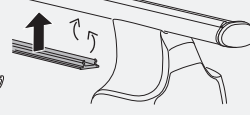

3

754

750

1

2

	X
NISSAN Bluebird, 4-dr Sedan, 96-01	26
NISSAN Primera (P11), 4-dr Sedan, 97-01	26,5
NISSAN Primera (P11), 5-dr Hatchback, 97-01	26,5
NISSAN Sunny, 4-dr Sedan, 99-07	21

1

2

	Y
NISSAN Bluebird, 4-dr Sedan, 96-01	24
NISSAN Primera (P11), 4-dr Sedan, 97-01	23,5
NISSAN Primera (P11), 5-dr Hatchback, 97-01	23,5
NISSAN Sunny, 4-dr Sedan, 99-07	17

480R

480

1

2

	X inch	X mm
NISSAN Bluebird, 4-dr Sedan, 96-01	35 7/8"	911 mm
NISSAN Primera (P11), 4-dr Sedan, 97-01	36 1/8"	916 mm
NISSAN Primera (P11), 5-dr Hatchback, 97-01	36 1/8"	916 mm
NISSAN Sunny, 4-dr Sedan, 99-07	33 7/8"	861 mm

1

2

	Y inch	Y mm
NISSAN Bluebird, 4-dr Sedan, 96-01	35 1/8"	891 mm
NISSAN Primera (P11), 4-dr Sedan, 97-01	34 7/8"	886 mm
NISSAN Primera (P11), 5-dr Hatchback, 97-01	34 7/8"	886 mm
NISSAN Sunny, 4-dr Sedan, 99-07	32 3/8"	821 mm