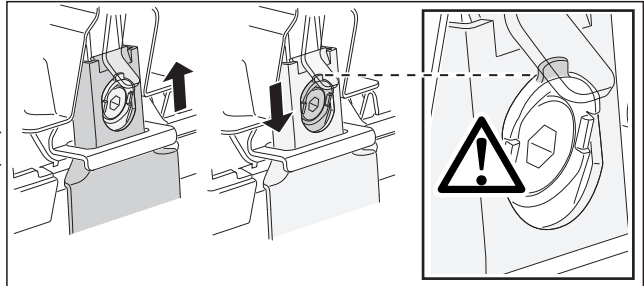

4

NISSAN Bluebird, 4-dr Sedan, 96-01

NISSAN Primera (P11), 4-dr Sedan, 97-01

NISSAN Primera (P11), 5-dr Hatchback, 97-01

NISSAN Sunny, 4-dr Sedan, 99-07