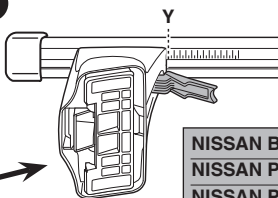

Kit

3

754

750

1

2

	X
NISSAN Bluebird, 4-dr Sedan, 96-01	26
NISSAN Primera (P11), 4-dr Sedan, 97-01	26,5
NISSAN Primera (P11), 5-dr Hatchback, 97-01	26,5
NISSAN Sunny, 4-dr Sedan, 99-07	21

1

2

	Y
NISSAN Bluebird, 4-dr Sedan, 96-01	24
NISSAN Primera (P11), 4-dr Sedan, 97-01	23,5
NISSAN Primera (P11), 5-dr Hatchback, 97-01	23,5
NISSAN Sunny, 4-dr Sedan, 99-07	17

480R

480

1

2

	X inch	X mm
NISSAN Bluebird, 4-dr Sedan, 96-01	35 7/8"	911 mm
NISSAN Primera (P11), 4-dr Sedan, 97-01	36 1/8"	916 mm
NISSAN Primera (P11), 5-dr Hatchback, 97-01	36 1/8"	916 mm
NISSAN Sunny, 4-dr Sedan, 99-07	33 7/8"	861 mm

1

2

	Y inch	Y mm
NISSAN Bluebird, 4-dr Sedan, 96-01	35 1/8"	891 mm
NISSAN Primera (P11), 4-dr Sedan, 97-01	34 7/8"	886 mm
NISSAN Primera (P11), 5-dr Hatchback, 97-01	34 7/8"	886 mm
NISSAN Sunny, 4-dr Sedan, 99-07	32 3/8"	821 mm