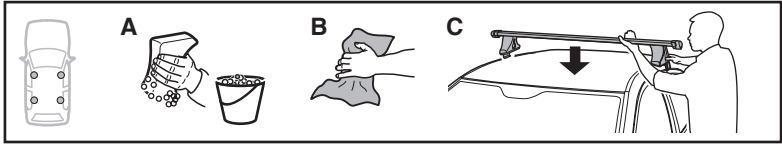

4

NISSAN Bluebird, 4-dr Sedan, 96-01

NISSAN Primera (P11), 4-dr Sedan, 97-01

NISSAN Primera (P11), 5-dr Hatchback, 97-01

NISSAN Sunny, 4-dr Sedan, 99-07

5

	X mm	Y mm	X inch	Y inch
NISSAN Bluebird, 4-dr Sedan, 96-01	200 mm	700 mm	7 ⁷ / ₈ "	27 ¹ / ₂ "
NISSAN Primera (P11), 4-dr Sedan, 97-01	150 mm	700 mm	5 ⁷ / ₈ "	27 ¹ / ₂ "
NISSAN Primera (P11), 5-dr Hatchback, 97-01	150 mm	700 mm	5 ⁷ / ₈ "	27 ¹ / ₂ "
NISSAN Sunny, 4-dr Sedan, 99-07	170 mm	610 mm	6 ³ / ₄ "	24 "