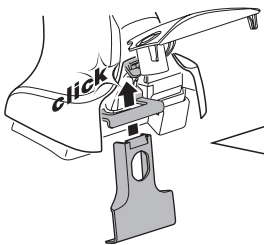

4

NISSAN Bluebird, 4-dr Sedan, 96-01

NISSAN Primera (P11), 4-dr Sedan, 97-01

NISSAN Primera (P11), 5-dr Hatchback, 97-01

NISSAN Sunny, 4-dr Sedan, 99-07