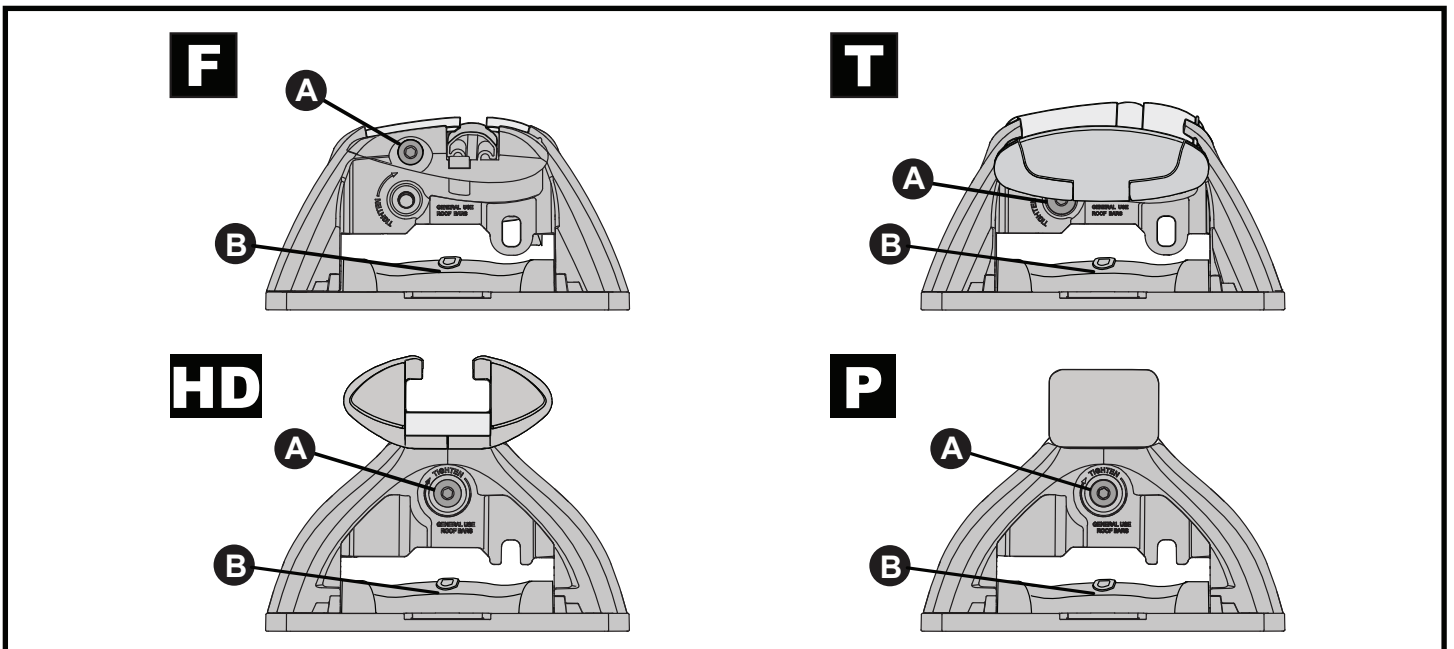

**ATTENTION • ACHTUNG • ATENCIÓN • ATTENTION • OPPMERKSOMHET • ATENÇÃO • ВНИМАНИЕ
ATTENZIONE • UWAGA • UPOZORNĚNÍ • UPOZORNENIE • LET OP • UPPMÄRKSAMHET**