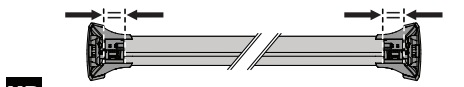

17

		1	2
Holden Colorado Crew Cab, 4dr Ute 12-Aug 16	AU, NZ	X = 905 mm (35 5/8")	X = 885 mm (34 7/8")
Holden Colorado Crew Cab, 4dr Ute Sep 16-20	AU, NZ	X = 905 mm (35 5/8")	X = 885 mm (34 7/8")
Chevrolet Colorado Crew Cab, 4dr Ute 13+	EU	X = 905 mm (35 5/8")	X = 885 mm (34 7/8")
Isuzu D-Max Double Cab 4dr Ute 12-Apr 17	EU	X = 905 mm (35 5/8")	X = 885 mm (34 7/8")
Isuzu D-Max Double Cab 4dr Ute 17-19	EU	X = 910 mm (35 7/8")	X = 895 mm (35 1/4")
Isuzu D-Max SX/LS-U/LS-M Double Cab, 4dr Ute 20+	EU	X = 920 mm (36 1/2")	X = 920 mm (36 1/2")
Isuzu D-Max SX/LS-U/LS-M Double Cab, 4dr Ute Oct 20+	NZ	X = 920 mm (36 1/2")	X = 920 mm (36 1/2")
Isuzu D-Max LS-U/LS-M Crew Cab, 4dr Ute 12-Apr 17	AU, NZ	X = 905 mm (35 5/8")	X = 885 mm (34 7/8")
Isuzu D-Max LS-U/LS-M Crew Cab, 4dr Ute May 17-Aug 20	AU	X = 910 mm (35 7/8")	X = 895 mm (35 1/4")
Isuzu D-Max LS-U/LS-M Crew Cab, 4dr Ute May 17-Sep 20	NZ	X = 910 mm (35 7/8")	X = 895 mm (35 1/4")
Isuzu D-Max SX/LS-U/LS-M Crew Cab, 4dr Ute Sep 20+	AU	X = 920 mm (36 1/2")	X = 920 mm (36 1/2")
Isuzu KB Double Cab, 4dr Ute 13-Apr 17	ZA	X = 905 mm (35 5/8")	X = 885 mm (34 7/8")
Isuzu KB Double Cab, 4dr Ute May 17+	ZA	X = 910 mm (35 7/8")	X = 895 mm (35 1/4")
Mazda BT-50 Dual Cab, 4dr Ute Oct 20+	AU, NZ	X = 920 mm (36 1/2")	X = 920 mm (36 1/2")
Mazda BT-50 Dual Cab, 4dr Ute 20+	ZA	X = 920 mm (36 1/2")	X = 920 mm (36 1/2")