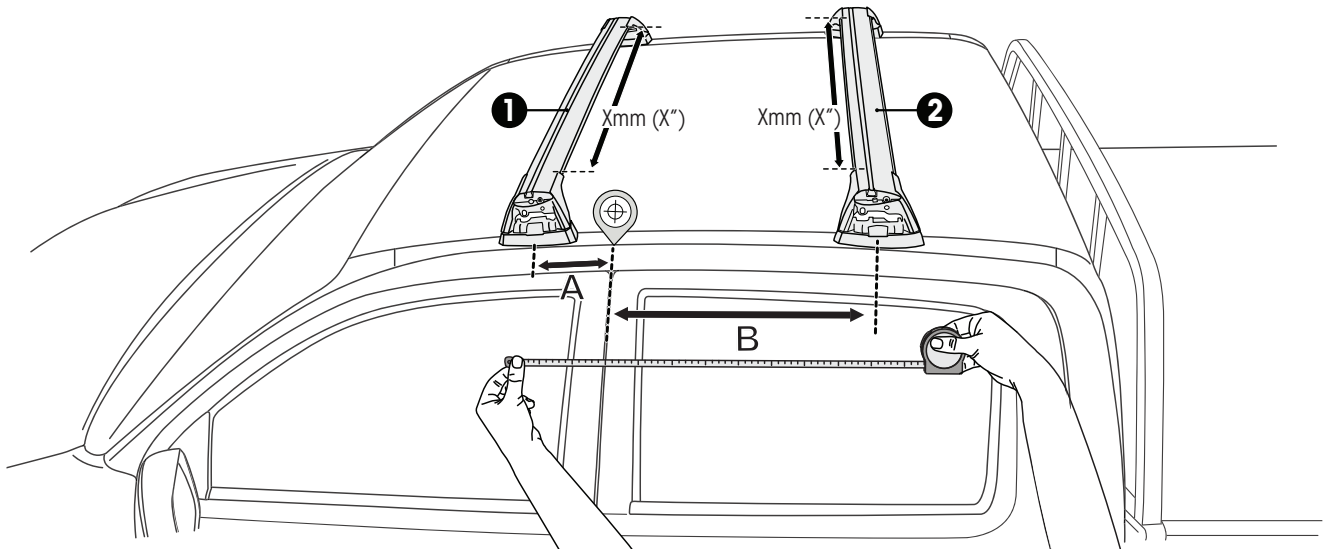

17

		1	2
Holden Colorado Crew Cab, 4dr Ute 12-Aug 16	AU, NZ	X = 905 mm (35 5/8")	X = 885 mm (34 7/8")
Holden Colorado Crew Cab, 4dr Ute Sep 16-20	AU, NZ	X = 905 mm (35 5/8")	X = 885 mm (34 7/8")
Chevrolet Colorado Crew Cab, 4dr Ute 13+	EU	X = 905 mm (35 5/8")	X = 885 mm (34 7/8")
Isuzu D-Max Double Cab 4dr Ute 12-Apr 17	EU	X = 905 mm (35 5/8")	X = 885 mm (34 7/8")
Isuzu D-Max Double Cab 4dr Ute 17-19	EU	X = 910 mm (35 7/8")	X = 895 mm (35 1/4")
Isuzu D-Max SX/LS-U/LS-M Double Cab, 4dr Ute 20+	EU	X = 920 mm (36 1/2")	X = 920 mm (36 1/2")
Isuzu D-Max SX/LS-U/LS-M Double Cab, 4dr Ute Oct 20+	NZ	X = 920 mm (36 1/2")	X = 920 mm (36 1/2")
Isuzu D-Max LS-U/LS-M Crew Cab, 4dr Ute 12-Apr 17	AU, NZ	X = 905 mm (35 5/8")	X = 885 mm (34 7/8")
Isuzu D-Max LS-U/LS-M Crew Cab, 4dr Ute May 17-Aug 20	AU	X = 910 mm (35 7/8")	X = 895 mm (35 1/4")
Isuzu D-Max LS-U/LS-M Crew Cab, 4dr Ute May 17-Sep 20	NZ	X = 910 mm (35 7/8")	X = 895 mm (35 1/4")
Isuzu D-Max SX/LS-U/LS-M Crew Cab, 4dr Ute Sep 20+	AU	X = 920 mm (36 1/2")	X = 920 mm (36 1/2")
Isuzu KB Double Cab, 4dr Ute 13-Apr 17	ZA	X = 905 mm (35 5/8")	X = 885 mm (34 7/8")
Isuzu KB Double Cab, 4dr Ute May 17+	ZA	X = 910 mm (35 7/8")	X = 895 mm (35 1/4")
Mazda BT-50 Dual Cab, 4dr Ute Oct 20+	AU, NZ	X = 920 mm (36 1/2")	X = 920 mm (36 1/2")
Mazda BT-50 Dual Cab, 4dr Ute 20+	ZA	X = 920 mm (36 1/2")	X = 920 mm (36 1/2")