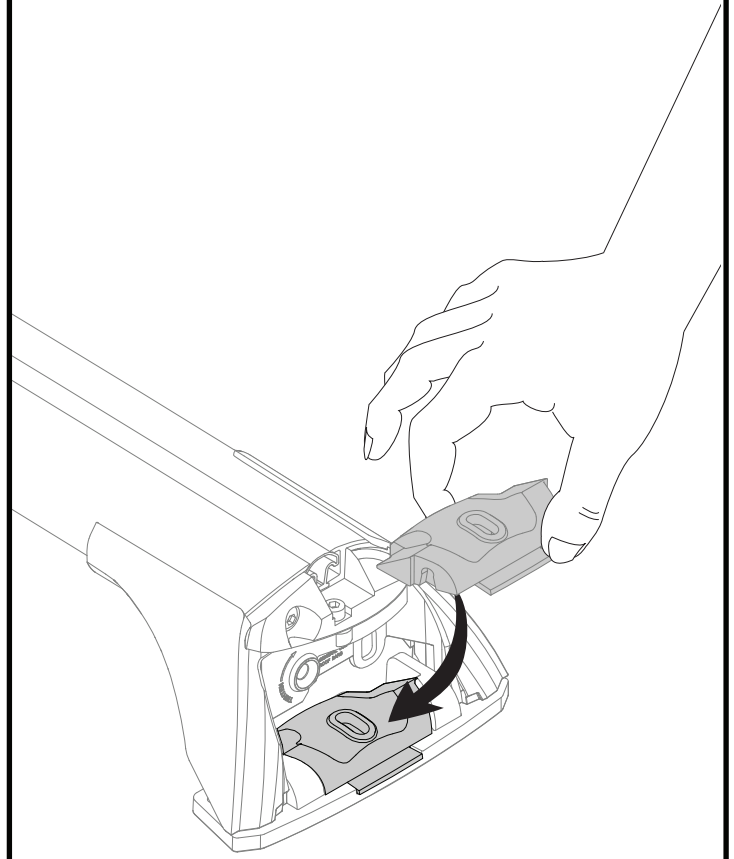

3

x4

4

x4

5

		1	2
Holden Colorado Crew Cab, 4dr Ute 12-Aug 16	AU, NZ	X = 365 mm (14 3/8")	X = 1260 mm (49 5/8")
Holden Colorado Crew Cab, 4dr Ute Sep 16-20	AU, NZ	X = 365 mm (14 3/8")	X = 1260 mm (49 5/8")
Chevrolet Colorado Crew Cab, 4dr Ute 13+	EU	X = 365 mm (14 3/8")	X = 1260 mm (49 5/8")
Isuzu D-Max Double Cab 4dr Ute 12-Apr 17	EU	X = 365 mm (14 3/8")	X = 1260 mm (49 5/8")
Isuzu D-Max Double Cab 4dr Ute 17-19	EU	X = 365 mm (14 3/8")	X = 1260 mm (49 5/8")
Isuzu D-Max SX/LS-U/LS-M Double Cab, 4dr Ute 20+	EU	X = 385 mm (15 1/8")	X = 1290 mm (50 3/4")
Isuzu D-Max LS-U/LS-M Crew Cab, 4dr Ute 12-Apr 17	AU, NZ	X = 365 mm (14 3/8")	X = 1260 mm (49 5/8")
Isuzu D-Max LS-U/LS-M Crew Cab, 4dr Ute May 17-Aug 20	AU	X = 365 mm (14 3/8")	X = 1260 mm (49 5/8")
Isuzu D-Max LS-U/LS-M Crew Cab, 4dr Ute May 17+	NZ	X = 365 mm (14 3/8")	X = 1260 mm (49 5/8")
Isuzu D-Max SX/LS-U/LS-M Crew Cab, 4dr Ute Sep 20+	AU	X = 385 mm (15 1/8")	X = 1290 mm (50 3/4")
Isuzu KB Double Cab, 4dr Ute 13-Apr 17	ZA	X = 365 mm (14 3/8")	X = 1260 mm (49 5/8")
Isuzu KB Double Cab, 4dr Ute May 17+	ZA	X = 365 mm (14 3/8")	X = 1260 mm (49 5/8")
Mazda BT-50 Dual Cab, 4dr Ute Oct 20+	AU, NZ	X = 385 mm (15 1/8")	X = 1290 mm (50 3/4")
Mazda BT-50 Dual Cab, 4dr Ute 20+	ZA	X = 385 mm (15 1/8")	X = 1290 mm (50 3/4")