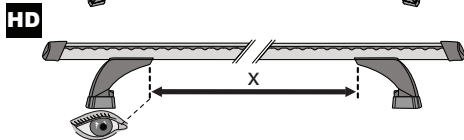

17

		1	2
Holden Colorado Crew Cab, 4dr Ute 12-Aug 16	AU, NZ	X = 905 mm (35 5/8")	X = 885 mm (34 7/8")
Holden Colorado Crew Cab, 4dr Ute Sep 16-20	AU, NZ	X = 905 mm (35 5/8")	X = 885 mm (34 7/8")
Chevrolet Colorado Crew Cab, 4dr Ute 13+	EU	X = 905 mm (35 5/8")	X = 885 mm (34 7/8")
Isuzu D-Max Double Cab 4dr Ute 12-Apr 17	EU	X = 905 mm (35 5/8")	X = 885 mm (34 7/8")
Isuzu D-Max Double Cab 4dr Ute 17-19	EU	X = 910 mm (35 7/8")	X = 895 mm (35 1/4")
Isuzu D-Max SX/LS-U/LS-M Double Cab, 4dr Ute 20+	EU	X = 920 mm (36 1/2")	X = 920 mm (36 1/2")
Isuzu D-Max SX/LS-U/LS-M Double Cab, 4dr Ute Oct 20+	NZ	X = 920 mm (36 1/2")	X = 920 mm (36 1/2")
Isuzu D-Max LS-U/LS-M Crew Cab, 4dr Ute 12-Apr 17	AU, NZ	X = 905 mm (35 5/8")	X = 885 mm (34 7/8")
Isuzu D-Max LS-U/LS-M Crew Cab, 4dr Ute May 17-Aug 20	AU	X = 910 mm (35 7/8")	X = 895 mm (35 1/4")
Isuzu D-Max LS-U/LS-M Crew Cab, 4dr Ute May 17-Sep 20	NZ	X = 910 mm (35 7/8")	X = 895 mm (35 1/4")
Isuzu D-Max SX/LS-U/LS-M Crew Cab, 4dr Ute Sep 20+	AU	X = 920 mm (36 1/2")	X = 920 mm (36 1/2")
Isuzu KB Double Cab, 4dr Ute 13-Apr 17	ZA	X = 905 mm (35 5/8")	X = 885 mm (34 7/8")
Isuzu KB Double Cab, 4dr Ute May 17+	ZA	X = 910 mm (35 7/8")	X = 895 mm (35 1/4")
Mazda BT-50 Dual Cab, 4dr Ute Oct 20+	AU, NZ	X = 920 mm (36 1/2")	X = 920 mm (36 1/2")
Mazda BT-50 Dual Cab, 4dr Ute 20+	ZA	X = 920 mm (36 1/2")	X = 920 mm (36 1/2")