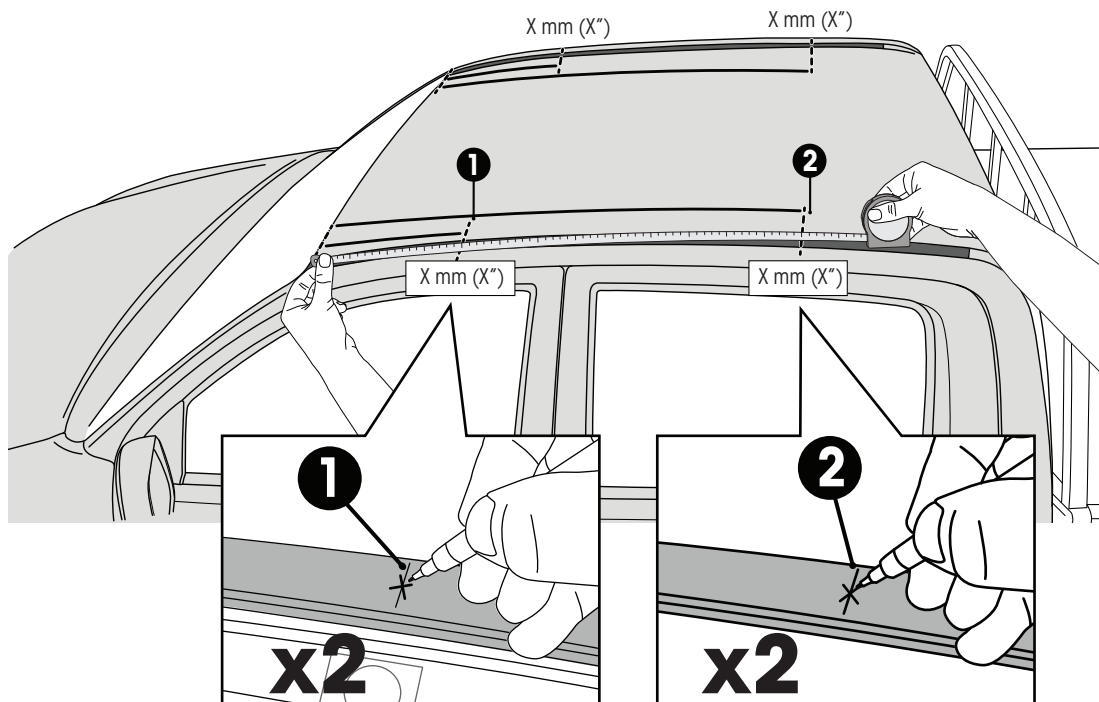

3

x4

4

x4

5

		1	2
Holden Colorado Crew Cab, 4dr Ute 12-Aug 16	AU, NZ	X = 365 mm (14 3/8")	X = 1260 mm (49 5/8")
Holden Colorado Crew Cab, 4dr Ute Sep 16-20	AU, NZ	X = 365 mm (14 3/8")	X = 1260 mm (49 5/8")
Chevrolet Colorado Crew Cab, 4dr Ute 13+	EU	X = 365 mm (14 3/8")	X = 1260 mm (49 5/8")
Isuzu D-Max Double Cab 4dr Ute 12-Apr 17	EU	X = 365 mm (14 3/8")	X = 1260 mm (49 5/8")
Isuzu D-Max Double Cab 4dr Ute 17-19	EU	X = 365 mm (14 3/8")	X = 1260 mm (49 5/8")
Isuzu D-Max SX/LS-U/LS-M Double Cab, 4dr Ute 20+	EU	X = 385 mm (15 1/8")	X = 1290 mm (50 3/4")
Isuzu D-Max LS-U/LS-M Crew Cab, 4dr Ute 12-Apr 17	AU, NZ	X = 365 mm (14 3/8")	X = 1260 mm (49 5/8")
Isuzu D-Max LS-U/LS-M Crew Cab, 4dr Ute May 17-Aug 20	AU	X = 365 mm (14 3/8")	X = 1260 mm (49 5/8")
Isuzu D-Max LS-U/LS-M Crew Cab, 4dr Ute May 17+	NZ	X = 365 mm (14 3/8")	X = 1260 mm (49 5/8")
Isuzu D-Max SX/LS-U/LS-M Crew Cab, 4dr Ute Sep 20+	AU	X = 385 mm (15 1/8")	X = 1290 mm (50 3/4")
Isuzu KB Double Cab, 4dr Ute 13-Apr 17	ZA	X = 365 mm (14 3/8")	X = 1260 mm (49 5/8")
Isuzu KB Double Cab, 4dr Ute May 17+	ZA	X = 365 mm (14 3/8")	X = 1260 mm (49 5/8")
Mazda BT-50 Dual Cab, 4dr Ute Oct 20+	AU, NZ	X = 385 mm (15 1/8")	X = 1290 mm (50 3/4")
Mazda BT-50 Dual Cab, 4dr Ute 20+	ZA	X = 385 mm (15 1/8")	X = 1290 mm (50 3/4")