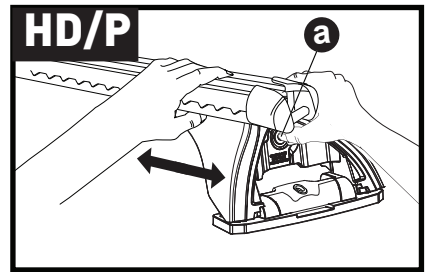

17

		1	2
Holden Colorado Crew Cab, 4dr Ute 12-Aug 16	AU, NZ	X = 905 mm (35 5/8")	X = 885 mm (34 7/8")
Holden Colorado Crew Cab, 4dr Ute Sep 16-20	AU, NZ	X = 905 mm (35 5/8")	X = 885 mm (34 7/8")
Chevrolet Colorado Crew Cab, 4dr Ute 13+	EU	X = 905 mm (35 5/8")	X = 885 mm (34 7/8")
Isuzu D-Max Double Cab 4dr Ute 12-Apr 17	EU	X = 905 mm (35 5/8")	X = 885 mm (34 7/8")
Isuzu D-Max Double Cab 4dr Ute 17-19	EU	X = 910 mm (35 7/8")	X = 895 mm (35 1/4")
Isuzu D-Max SX/LS-U/LS-M Double Cab, 4dr Ute 20+	EU	X = 920 mm (36 1/2")	X = 920 mm (36 1/2")
Isuzu D-Max SX/LS-U/LS-M Double Cab, 4dr Ute Oct 20+	NZ	X = 920 mm (36 1/2")	X = 920 mm (36 1/2")
Isuzu D-Max LS-U/LS-M Crew Cab, 4dr Ute 12-Apr 17	AU, NZ	X = 905 mm (35 5/8")	X = 885 mm (34 7/8")
Isuzu D-Max LS-U/LS-M Crew Cab, 4dr Ute May 17-Aug 20	AU	X = 910 mm (35 7/8")	X = 895 mm (35 1/4")
Isuzu D-Max LS-U/LS-M Crew Cab, 4dr Ute May 17-Sep 20	NZ	X = 910 mm (35 7/8")	X = 895 mm (35 1/4")
Isuzu D-Max SX/LS-U/LS-M Crew Cab, 4dr Ute Sep 20+	AU	X = 920 mm (36 1/2")	X = 920 mm (36 1/2")
Isuzu KB Double Cab, 4dr Ute 13-Apr 17	ZA	X = 905 mm (35 5/8")	X = 885 mm (34 7/8")
Isuzu KB Double Cab, 4dr Ute May 17+	ZA	X = 910 mm (35 7/8")	X = 895 mm (35 1/4")
Mazda BT-50 Dual Cab, 4dr Ute Oct 20+	AU, NZ	X = 920 mm (36 1/2")	X = 920 mm (36 1/2")
Mazda BT-50 Dual Cab, 4dr Ute 20+	ZA	X = 920 mm (36 1/2")	X = 920 mm (36 1/2")