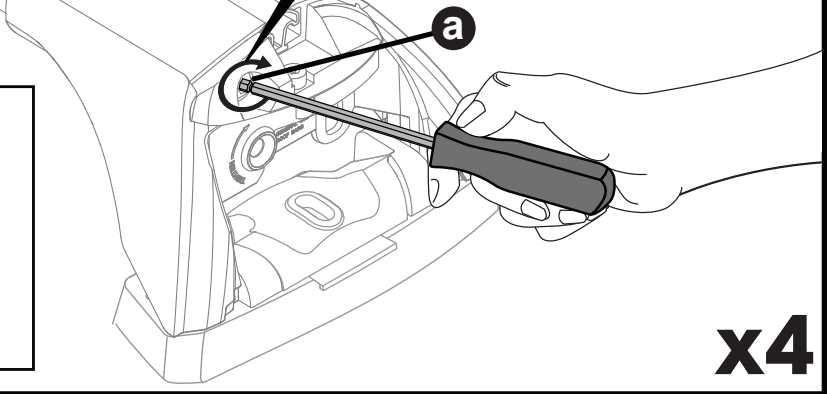

18

2 Nm
(18 lb-in)

x4

19