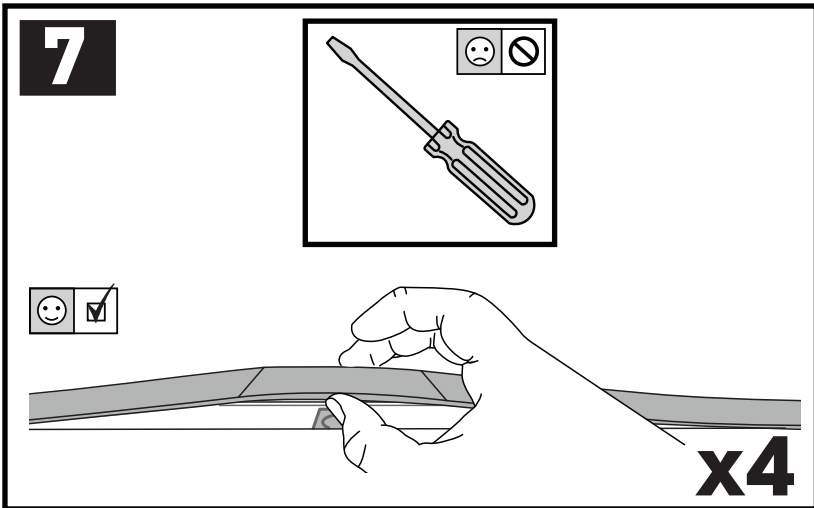

3

x4

4

x4

5

		1	2
Holden Colorado Crew Cab, 4dr Ute 12-Aug 16	AU, NZ	X = 365 mm (14 3/8")	X = 1260 mm (49 5/8")
Holden Colorado Crew Cab, 4dr Ute Sep 16-20	AU, NZ	X = 365 mm (14 3/8")	X = 1260 mm (49 5/8")
Chevrolet Colorado Crew Cab, 4dr Ute 13+	EU	X = 365 mm (14 3/8")	X = 1260 mm (49 5/8")
Isuzu D-Max Double Cab 4dr Ute 12-Apr 17	EU	X = 365 mm (14 3/8")	X = 1260 mm (49 5/8")
Isuzu D-Max Double Cab 4dr Ute 17-19	EU	X = 365 mm (14 3/8")	X = 1260 mm (49 5/8")
Isuzu D-Max SX/LS-U/LS-M Double Cab, 4dr Ute 20+	EU	X = 385 mm (15 1/8")	X = 1290 mm (50 3/4")
Isuzu D-Max LS-U/LS-M Crew Cab, 4dr Ute 12-Apr 17	AU, NZ	X = 365 mm (14 3/8")	X = 1260 mm (49 5/8")
Isuzu D-Max LS-U/LS-M Crew Cab, 4dr Ute May 17-Aug 20	AU	X = 365 mm (14 3/8")	X = 1260 mm (49 5/8")
Isuzu D-Max LS-U/LS-M Crew Cab, 4dr Ute May 17+	NZ	X = 365 mm (14 3/8")	X = 1260 mm (49 5/8")
Isuzu D-Max SX/LS-U/LS-M Crew Cab, 4dr Ute Sep 20+	AU	X = 385 mm (15 1/8")	X = 1290 mm (50 3/4")
Isuzu KB Double Cab, 4dr Ute 13-Apr 17	ZA	X = 365 mm (14 3/8")	X = 1260 mm (49 5/8")
Isuzu KB Double Cab, 4dr Ute May 17+	ZA	X = 365 mm (14 3/8")	X = 1260 mm (49 5/8")
Mazda BT-50 Dual Cab, 4dr Ute Oct 20+	AU, NZ	X = 385 mm (15 1/8")	X = 1290 mm (50 3/4")
Mazda BT-50 Dual Cab, 4dr Ute 20+	ZA	X = 385 mm (15 1/8")	X = 1290 mm (50 3/4")