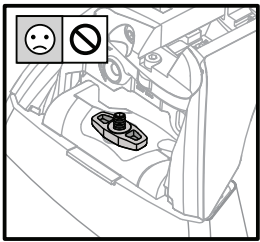

18

2 Nm
(18 lb-in)

x4

19

x4

20

T
HD
P

F

x4