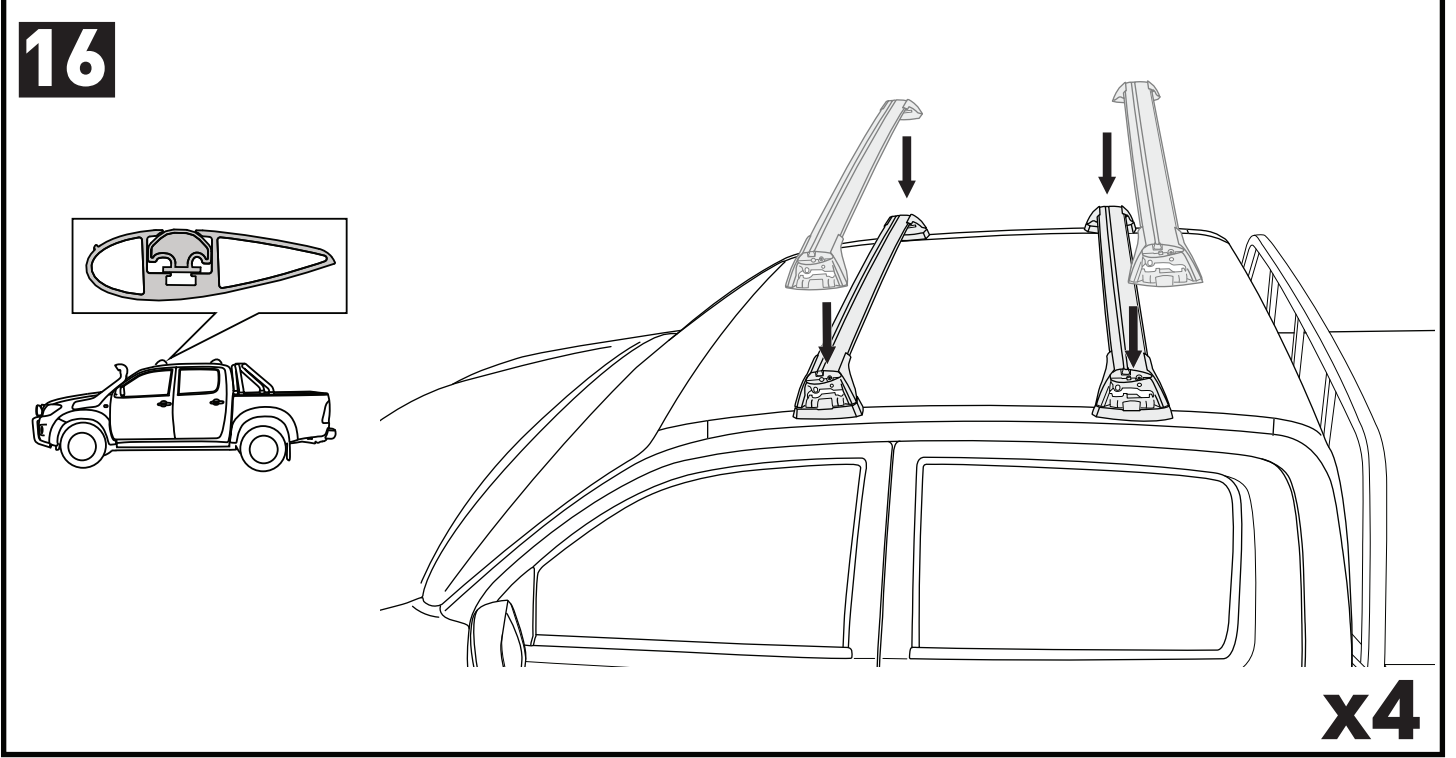

PLACEMENT • PLATZIERUNG • COLOCACIÓN • MONTAGE • PLASSERING • COLOCAÇÃO • РАЗМЕЩЕНИЕ • MONTAGGIO
UMIESZCZENIE • UMÍSTĚNÍ • UMIESTNENIE • PLAATSING • PLACERING • PLACERING • РОЗМІЩЕННЯ • SIJOITTA