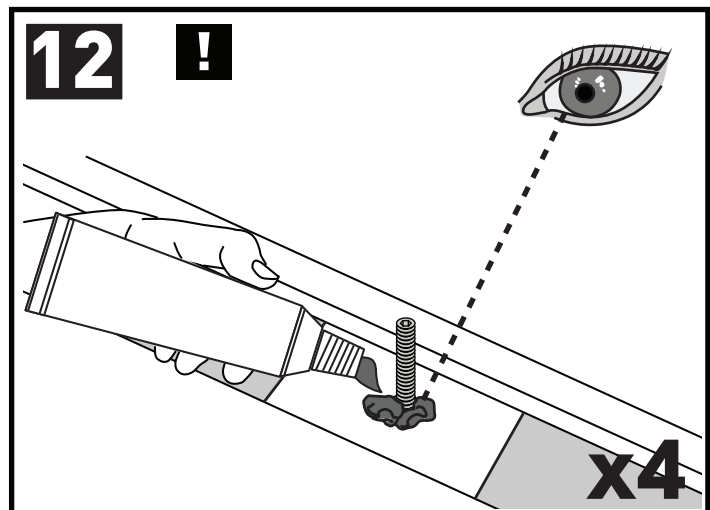

3

x4

4

x4

5

		1	2
Holden Colorado Crew Cab, 4dr Ute 12-Aug 16	AU, NZ	X = 365 mm (14 3/8")	X = 1260 mm (49 5/8")
Holden Colorado Crew Cab, 4dr Ute Sep 16-20	AU, NZ	X = 365 mm (14 3/8")	X = 1260 mm (49 5/8")
Chevrolet Colorado Crew Cab, 4dr Ute 13+	EU	X = 365 mm (14 3/8")	X = 1260 mm (49 5/8")
Isuzu D-Max Double Cab 4dr Ute 12-Apr 17	EU	X = 365 mm (14 3/8")	X = 1260 mm (49 5/8")
Isuzu D-Max Double Cab 4dr Ute 17-19	EU	X = 365 mm (14 3/8")	X = 1260 mm (49 5/8")
Isuzu D-Max SX/LS-U/LS-M Double Cab, 4dr Ute 20+	EU	X = 385 mm (15 1/8")	X = 1290 mm (50 3/4")
Isuzu D-Max LS-U/LS-M Crew Cab, 4dr Ute 12-Apr 17	AU, NZ	X = 365 mm (14 3/8")	X = 1260 mm (49 5/8")
Isuzu D-Max LS-U/LS-M Crew Cab, 4dr Ute May 17-Aug 20	AU	X = 365 mm (14 3/8")	X = 1260 mm (49 5/8")
Isuzu D-Max LS-U/LS-M Crew Cab, 4dr Ute May 17+	NZ	X = 365 mm (14 3/8")	X = 1260 mm (49 5/8")
Isuzu D-Max SX/LS-U/LS-M Crew Cab, 4dr Ute Sep 20+	AU	X = 385 mm (15 1/8")	X = 1290 mm (50 3/4")
Isuzu KB Double Cab, 4dr Ute 13-Apr 17	ZA	X = 365 mm (14 3/8")	X = 1260 mm (49 5/8")
Isuzu KB Double Cab, 4dr Ute May 17+	ZA	X = 365 mm (14 3/8")	X = 1260 mm (49 5/8")
Mazda BT-50 Dual Cab, 4dr Ute Oct 20+	AU, NZ	X = 385 mm (15 1/8")	X = 1290 mm (50 3/4")
Mazda BT-50 Dual Cab, 4dr Ute 20+	ZA	X = 385 mm (15 1/8")	X = 1290 mm (50 3/4")