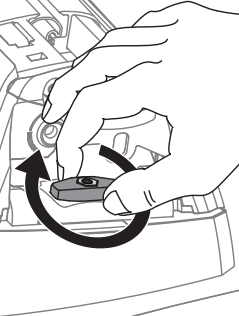

18

2 Nm
(18 lb-in)

x4

19

x4

20

T
HD
P

F

x4