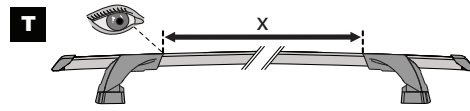

17

		1	2
Holden Colorado Crew Cab, 4dr Ute 12-Aug 16	AU, NZ	X = 905 mm (35 5/8")	X = 885 mm (34 7/8")
Holden Colorado Crew Cab, 4dr Ute Sep 16-20	AU, NZ	X = 905 mm (35 5/8")	X = 885 mm (34 7/8")
Chevrolet Colorado Crew Cab, 4dr Ute 13+	EU	X = 905 mm (35 5/8")	X = 885 mm (34 7/8")
Isuzu D-Max Double Cab 4dr Ute 12-Apr 17	EU	X = 905 mm (35 5/8")	X = 885 mm (34 7/8")
Isuzu D-Max Double Cab 4dr Ute 17-19	EU	X = 910 mm (35 7/8")	X = 895 mm (35 1/4")
Isuzu D-Max SX/LS-U/LS-M Double Cab, 4dr Ute 20+	EU	X = 920 mm (36 1/2")	X = 920 mm (36 1/2")
Isuzu D-Max SX/LS-U/LS-M Double Cab, 4dr Ute Oct 20+	NZ	X = 920 mm (36 1/2")	X = 920 mm (36 1/2")
Isuzu D-Max LS-U/LS-M Crew Cab, 4dr Ute 12-Apr 17	AU, NZ	X = 905 mm (35 5/8")	X = 885 mm (34 7/8")
Isuzu D-Max LS-U/LS-M Crew Cab, 4dr Ute May 17-Aug 20	AU	X = 910 mm (35 7/8")	X = 895 mm (35 1/4")
Isuzu D-Max LS-U/LS-M Crew Cab, 4dr Ute May 17-Sep 20	NZ	X = 910 mm (35 7/8")	X = 895 mm (35 1/4")
Isuzu D-Max SX/LS-U/LS-M Crew Cab, 4dr Ute Sep 20+	AU	X = 920 mm (36 1/2")	X = 920 mm (36 1/2")
Isuzu KB Double Cab, 4dr Ute 13-Apr 17	ZA	X = 905 mm (35 5/8")	X = 885 mm (34 7/8")
Isuzu KB Double Cab, 4dr Ute May 17+	ZA	X = 910 mm (35 7/8")	X = 895 mm (35 1/4")
Mazda BT-50 Dual Cab, 4dr Ute Oct 20+	AU, NZ	X = 920 mm (36 1/2")	X = 920 mm (36 1/2")
Mazda BT-50 Dual Cab, 4dr Ute 20+	ZA	X = 920 mm (36 1/2")	X = 920 mm (36 1/2")