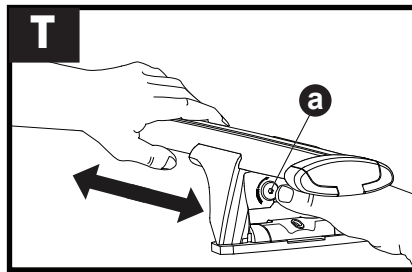

17

		1	2
Holden Colorado Crew Cab, 4dr Ute 12-Aug 16	AU, NZ	X = 905 mm (35 5/8")	X = 885 mm (34 7/8")
Holden Colorado Crew Cab, 4dr Ute Sep 16-20	AU, NZ	X = 905 mm (35 5/8")	X = 885 mm (34 7/8")
Chevrolet Colorado Crew Cab, 4dr Ute 13+	EU	X = 905 mm (35 5/8")	X = 885 mm (34 7/8")
Isuzu D-Max Double Cab 4dr Ute 12-Apr 17	EU	X = 905 mm (35 5/8")	X = 885 mm (34 7/8")
Isuzu D-Max Double Cab 4dr Ute 17-19	EU	X = 910 mm (35 7/8")	X = 895 mm (35 1/4")
Isuzu D-Max SX/LS-U/LS-M Double Cab, 4dr Ute 20+	EU	X = 920 mm (36 1/2")	X = 920 mm (36 1/2")
Isuzu D-Max SX/LS-U/LS-M Double Cab, 4dr Ute Oct 20+	NZ	X = 920 mm (36 1/2")	X = 920 mm (36 1/2")
Isuzu D-Max LS-U/LS-M Crew Cab, 4dr Ute 12-Apr 17	AU, NZ	X = 905 mm (35 5/8")	X = 885 mm (34 7/8")
Isuzu D-Max LS-U/LS-M Crew Cab, 4dr Ute May 17-Aug 20	AU	X = 910 mm (35 7/8")	X = 895 mm (35 1/4")
Isuzu D-Max LS-U/LS-M Crew Cab, 4dr Ute May 17-Sep 20	NZ	X = 910 mm (35 7/8")	X = 895 mm (35 1/4")
Isuzu D-Max SX/LS-U/LS-M Crew Cab, 4dr Ute Sep 20+	AU	X = 920 mm (36 1/2")	X = 920 mm (36 1/2")
Isuzu KB Double Cab, 4dr Ute 13-Apr 17	ZA	X = 905 mm (35 5/8")	X = 885 mm (34 7/8")
Isuzu KB Double Cab, 4dr Ute May 17+	ZA	X = 910 mm (35 7/8")	X = 895 mm (35 1/4")
Mazda BT-50 Dual Cab, 4dr Ute Oct 20+	AU, NZ	X = 920 mm (36 1/2")	X = 920 mm (36 1/2")
Mazda BT-50 Dual Cab, 4dr Ute 20+	ZA	X = 920 mm (36 1/2")	X = 920 mm (36 1/2")