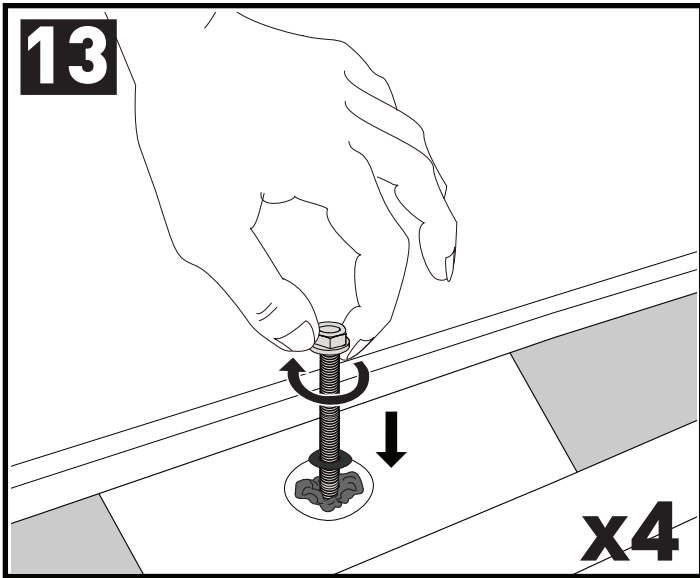

3

x4

4

x4

5

		1	2
Holden Colorado Crew Cab, 4dr Ute 12-Aug 16	AU, NZ	X = 365 mm (14 3/8")	X = 1260 mm (49 5/8")
Holden Colorado Crew Cab, 4dr Ute Sep 16-20	AU, NZ	X = 365 mm (14 3/8")	X = 1260 mm (49 5/8")
Chevrolet Colorado Crew Cab, 4dr Ute 13+	EU	X = 365 mm (14 3/8")	X = 1260 mm (49 5/8")
Isuzu D-Max Double Cab 4dr Ute 12-Apr 17	EU	X = 365 mm (14 3/8")	X = 1260 mm (49 5/8")
Isuzu D-Max Double Cab 4dr Ute 17-19	EU	X = 365 mm (14 3/8")	X = 1260 mm (49 5/8")
Isuzu D-Max SX/LS-U/LS-M Double Cab, 4dr Ute 20+	EU	X = 385 mm (15 1/8")	X = 1290 mm (50 3/4")
Isuzu D-Max LS-U/LS-M Crew Cab, 4dr Ute 12-Apr 17	AU, NZ	X = 365 mm (14 3/8")	X = 1260 mm (49 5/8")
Isuzu D-Max LS-U/LS-M Crew Cab, 4dr Ute May 17-Aug 20	AU	X = 365 mm (14 3/8")	X = 1260 mm (49 5/8")
Isuzu D-Max LS-U/LS-M Crew Cab, 4dr Ute May 17+	NZ	X = 365 mm (14 3/8")	X = 1260 mm (49 5/8")
Isuzu D-Max SX/LS-U/LS-M Crew Cab, 4dr Ute Sep 20+	AU	X = 385 mm (15 1/8")	X = 1290 mm (50 3/4")
Isuzu KB Double Cab, 4dr Ute 13-Apr 17	ZA	X = 365 mm (14 3/8")	X = 1260 mm (49 5/8")
Isuzu KB Double Cab, 4dr Ute May 17+	ZA	X = 365 mm (14 3/8")	X = 1260 mm (49 5/8")
Mazda BT-50 Dual Cab, 4dr Ute Oct 20+	AU, NZ	X = 385 mm (15 1/8")	X = 1290 mm (50 3/4")
Mazda BT-50 Dual Cab, 4dr Ute 20+	ZA	X = 385 mm (15 1/8")	X = 1290 mm (50 3/4")