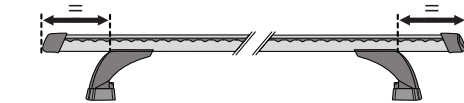

17

		1	2
Holden Colorado Crew Cab, 4dr Ute 12-Aug 16	AU, NZ	X = 905 mm (35 5/8")	X = 885 mm (34 7/8")
Holden Colorado Crew Cab, 4dr Ute Sep 16-20	AU, NZ	X = 905 mm (35 5/8")	X = 885 mm (34 7/8")
Chevrolet Colorado Crew Cab, 4dr Ute 13+	EU	X = 905 mm (35 5/8")	X = 885 mm (34 7/8")
Isuzu D-Max Double Cab 4dr Ute 12-Apr 17	EU	X = 905 mm (35 5/8")	X = 885 mm (34 7/8")
Isuzu D-Max Double Cab 4dr Ute 17-19	EU	X = 910 mm (35 7/8")	X = 895 mm (35 1/4")
Isuzu D-Max SX/LS-U/LS-M Double Cab, 4dr Ute 20+	EU	X = 920 mm (36 1/2")	X = 920 mm (36 1/2")
Isuzu D-Max SX/LS-U/LS-M Double Cab, 4dr Ute Oct 20+	NZ	X = 920 mm (36 1/2")	X = 920 mm (36 1/2")
Isuzu D-Max LS-U/LS-M Crew Cab, 4dr Ute 12-Apr 17	AU, NZ	X = 905 mm (35 5/8")	X = 885 mm (34 7/8")
Isuzu D-Max LS-U/LS-M Crew Cab, 4dr Ute May 17-Aug 20	AU	X = 910 mm (35 7/8")	X = 895 mm (35 1/4")
Isuzu D-Max LS-U/LS-M Crew Cab, 4dr Ute May 17-Sep 20	NZ	X = 910 mm (35 7/8")	X = 895 mm (35 1/4")
Isuzu D-Max SX/LS-U/LS-M Crew Cab, 4dr Ute Sep 20+	AU	X = 920 mm (36 1/2")	X = 920 mm (36 1/2")
Isuzu KB Double Cab, 4dr Ute 13-Apr 17	ZA	X = 905 mm (35 5/8")	X = 885 mm (34 7/8")
Isuzu KB Double Cab, 4dr Ute May 17+	ZA	X = 910 mm (35 7/8")	X = 895 mm (35 1/4")
Mazda BT-50 Dual Cab, 4dr Ute Oct 20+	AU, NZ	X = 920 mm (36 1/2")	X = 920 mm (36 1/2")
Mazda BT-50 Dual Cab, 4dr Ute 20+	ZA	X = 920 mm (36 1/2")	X = 920 mm (36 1/2")