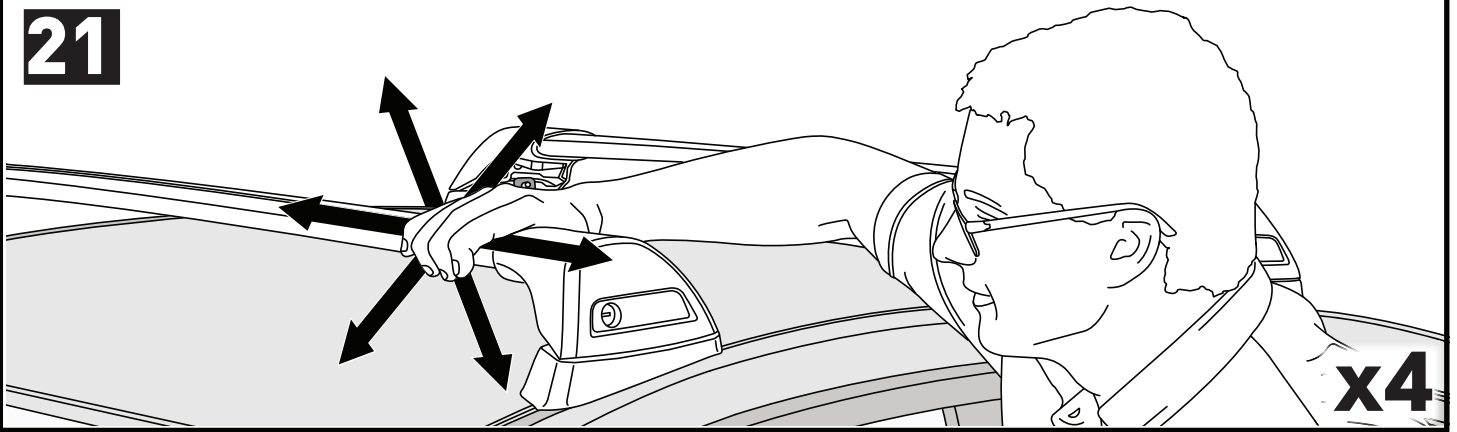

21

**ATTENTION • ACHTUNG • ATENCIÓN • ATTENTION • OPPMERKSOMHET • ATENÇÃO • ВНИМАНИЕ • ATTENZIONE
UWAGA • UPOZORNĚNÍ • UPOZORNENIE • LET OP • UPPMÄRKSAMHET • OPMÆRKSOMHED • УВАГА • HUOMIO**

1. **EN** Please read safety and warranty booklet included with this product prior to use. For more information visit your local dealer.
2. **DE** Bitte lesen und beachten Sie die beiliegende Montageanleitung, Sicherheitshinweise und Garantiebedingungen bevor Sie das Produkt montieren/benutzen. Für weitere Informationen kontaktieren Sie bitte Ihren Händler.
3. **ES** Por favor, lea folleto de seguridad y garantía que se incluye con este producto antes de su uso . Para obtener más información, visite a su distribuidor local.
4. **FR** Veuillez lire attentivement le manuel de sécurité et de garantie avant utilisation. Pour plus d'informations, visitez votre concessionnaire local.
5. **NO** Vennligst les hefte om sikkerhet og garanti som er vedlagt dette produkt før det tas i bruk. For mer informasjon ta kontakt med din forhandler.
6. **PT** Por favor leia o manual de segurança e garantia incluído, antes de utilizar o produto. Para mais informações visite o seu revendedor local.
7. **RU** Пожалуйста, ознакомьтесь с инструкцией перед тем, как использовать товар. Для получения более подробной информации обратитесь к местному дилеру.
8. **IT** Si prega di leggere il libretto di sicurezza e garanzia incluso nel prodotto prima dell'uso. Per maggiori informazioni visita il rivenditore locale.
9. **PL** Proszę zapoznać się z warunkami gwarancji i bezpieczeństwa przed użyciem produktu. W celu uzyskania dodatkowych informacji proszę kontaktować się z najbliższym autoryzowanym punktem sprzedaży.
10. **CS** Před použitím si prosím přečtěte přiložené informace o bezpečnosti a záručních podmínkách. Pro více informací navštivte nejbližšího dealera.
11. **SK** Pred použitím si prosím prečítajte priložené informácie o bezpečnosti a záručných podmienkach. Pre viac informácií navštívte najbližšieho diera.
12. **NL** A.U.B. bijgesloten garantie- en veiligheidsinstructies grondig lezen voor gebruik van dit product. Voor meer informatie gaag contact opnemen met uw dealer.
13. **SV** Var snäll och läs igenom säkerhets- och garantihäftet som medföljer produkten före användning. För mer information besök din lokala återförsäljare.
14. **DK** Læs venligst sikkerheds- og garantibogholderen, der følger med dette produkt, inden brug. For mere information besøg din lokale forhandler.
15. **UA** Будь ласка, ознайомтеся з броюрою безпеки та гарантії, включеною до цього продукту перед використанням. Для отримання додаткової інформації відвідайте місцевого дилера.
16. **FI** Lue tämän tuotteen mukana toimitetut turvallisuus- ja takuu huoltopalvelut ennen käyttöä. Lisätietoja saat paikalliselta jälleenmyyjältä.