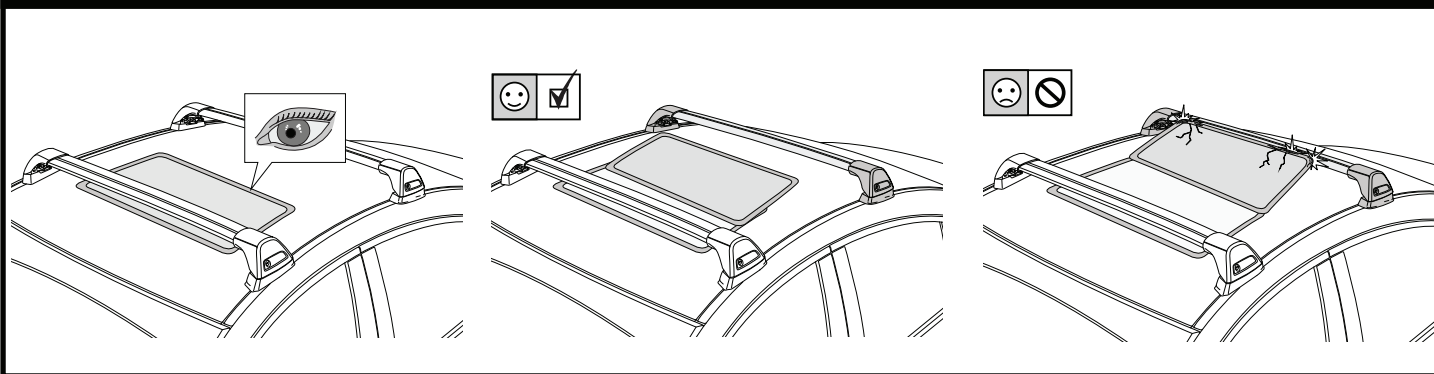

1

F

T

HD

P

x4

2

HD/P

WARNING
LOAD RATING MAY BE
REDUCED FOR SOME VEHICLES.
REFER TO FITTING KIT.

01-02-237A >PA8-GR30<

F/T

F **T**

HD **P**

x10

a

x4