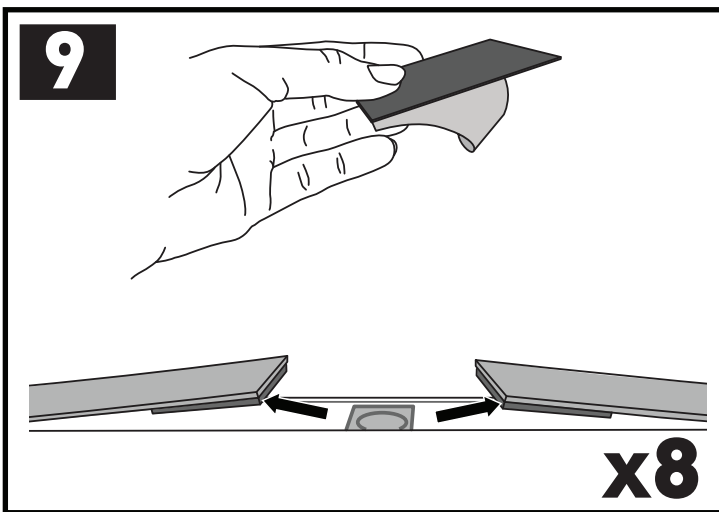

3

x4

4

x4

5

		1	2
Holden Colorado Crew Cab, 4dr Ute 12-Aug 16	AU, NZ	X = 365 mm (14 3/8")	X = 1260 mm (49 5/8")
Holden Colorado Crew Cab, 4dr Ute Sep 16-20	AU, NZ	X = 365 mm (14 3/8")	X = 1260 mm (49 5/8")
Chevrolet Colorado Crew Cab, 4dr Ute 13+	EU	X = 365 mm (14 3/8")	X = 1260 mm (49 5/8")
Isuzu D-Max Double Cab 4dr Ute 12-Apr 17	EU	X = 365 mm (14 3/8")	X = 1260 mm (49 5/8")
Isuzu D-Max Double Cab 4dr Ute 17-19	EU	X = 365 mm (14 3/8")	X = 1260 mm (49 5/8")
Isuzu D-Max SX/LS-U/LS-M Double Cab, 4dr Ute 20+	EU	X = 385 mm (15 1/8")	X = 1290 mm (50 3/4")
Isuzu D-Max LS-U/LS-M Crew Cab, 4dr Ute 12-Apr 17	AU, NZ	X = 365 mm (14 3/8")	X = 1260 mm (49 5/8")
Isuzu D-Max LS-U/LS-M Crew Cab, 4dr Ute May 17-Aug 20	AU	X = 365 mm (14 3/8")	X = 1260 mm (49 5/8")
Isuzu D-Max LS-U/LS-M Crew Cab, 4dr Ute May 17+	NZ	X = 365 mm (14 3/8")	X = 1260 mm (49 5/8")
Isuzu D-Max SX/LS-U/LS-M Crew Cab, 4dr Ute Sep 20+	AU	X = 385 mm (15 1/8")	X = 1290 mm (50 3/4")
Isuzu KB Double Cab, 4dr Ute 13-Apr 17	ZA	X = 365 mm (14 3/8")	X = 1260 mm (49 5/8")
Isuzu KB Double Cab, 4dr Ute May 17+	ZA	X = 365 mm (14 3/8")	X = 1260 mm (49 5/8")
Mazda BT-50 Dual Cab, 4dr Ute Oct 20+	AU, NZ	X = 385 mm (15 1/8")	X = 1290 mm (50 3/4")
Mazda BT-50 Dual Cab, 4dr Ute 20+	ZA	X = 385 mm (15 1/8")	X = 1290 mm (50 3/4")