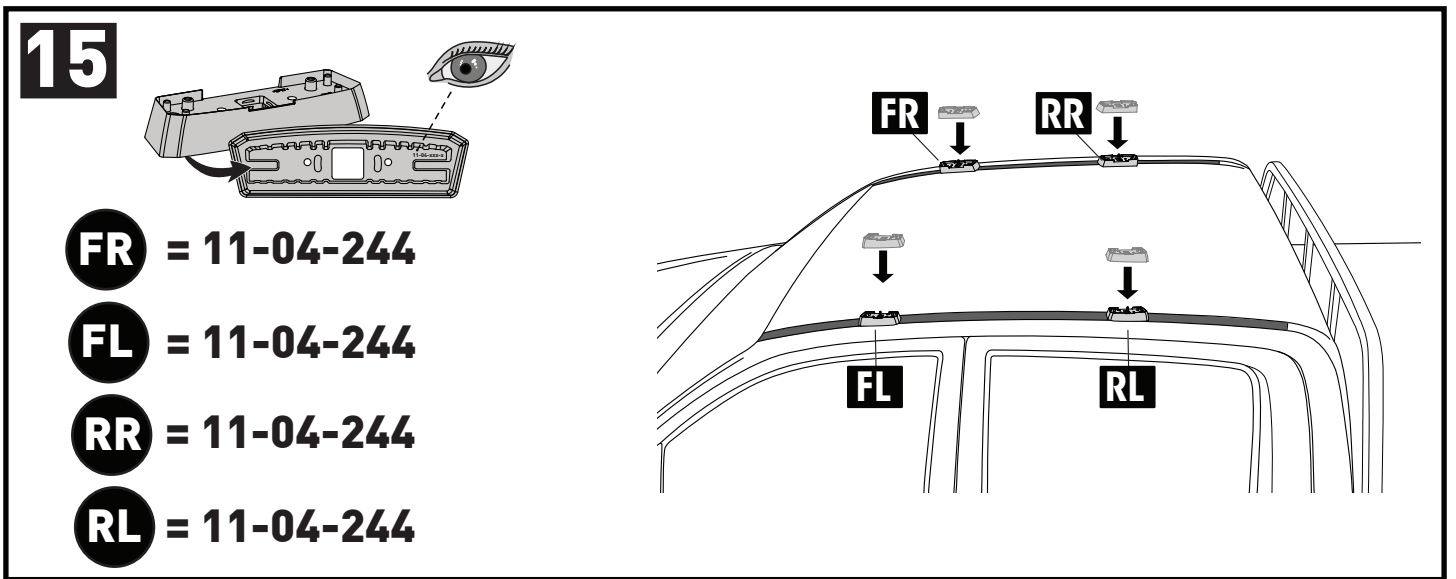

3

x4

4

x4

5

		1	2
Holden Colorado Crew Cab, 4dr Ute 12-Aug 16	AU, NZ	X = 365 mm (14 3/8")	X = 1260 mm (49 5/8")
Holden Colorado Crew Cab, 4dr Ute Sep 16-20	AU, NZ	X = 365 mm (14 3/8")	X = 1260 mm (49 5/8")
Chevrolet Colorado Crew Cab, 4dr Ute 13+	EU	X = 365 mm (14 3/8")	X = 1260 mm (49 5/8")
Isuzu D-Max Double Cab 4dr Ute 12-Apr 17	EU	X = 365 mm (14 3/8")	X = 1260 mm (49 5/8")
Isuzu D-Max Double Cab 4dr Ute 17-19	EU	X = 365 mm (14 3/8")	X = 1260 mm (49 5/8")
Isuzu D-Max SX/LS-U/LS-M Double Cab, 4dr Ute 20+	EU	X = 385 mm (15 1/8")	X = 1290 mm (50 3/4")
Isuzu D-Max LS-U/LS-M Crew Cab, 4dr Ute 12-Apr 17	AU, NZ	X = 365 mm (14 3/8")	X = 1260 mm (49 5/8")
Isuzu D-Max LS-U/LS-M Crew Cab, 4dr Ute May 17-Aug 20	AU	X = 365 mm (14 3/8")	X = 1260 mm (49 5/8")
Isuzu D-Max LS-U/LS-M Crew Cab, 4dr Ute May 17+	NZ	X = 365 mm (14 3/8")	X = 1260 mm (49 5/8")
Isuzu D-Max SX/LS-U/LS-M Crew Cab, 4dr Ute Sep 20+	AU	X = 385 mm (15 1/8")	X = 1290 mm (50 3/4")
Isuzu KB Double Cab, 4dr Ute 13-Apr 17	ZA	X = 365 mm (14 3/8")	X = 1260 mm (49 5/8")
Isuzu KB Double Cab, 4dr Ute May 17+	ZA	X = 365 mm (14 3/8")	X = 1260 mm (49 5/8")
Mazda BT-50 Dual Cab, 4dr Ute Oct 20+	AU, NZ	X = 385 mm (15 1/8")	X = 1290 mm (50 3/4")
Mazda BT-50 Dual Cab, 4dr Ute 20+	ZA	X = 385 mm (15 1/8")	X = 1290 mm (50 3/4")