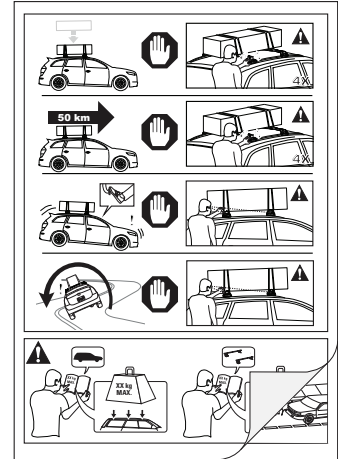

ALL CONTENT SUBJECT TO YAKIMA AUSTRALIA PTY LTD COPYRIGHT © 2016

Yakima Australia Pty Ltd
17 Hinkler Court, Brendale
QLD 4500, Australia
1800 143 548
www.prorack.com.au
www.whispbar.com.au
www.yakima.com.au

Yakima Products, Inc.
4101 Kruse Way
Lake Oswego, OR. 97035 USA
888 925 4621
www.yakima.com

WORKS WITH:

prorack

WHISPBAR
YAKIMA