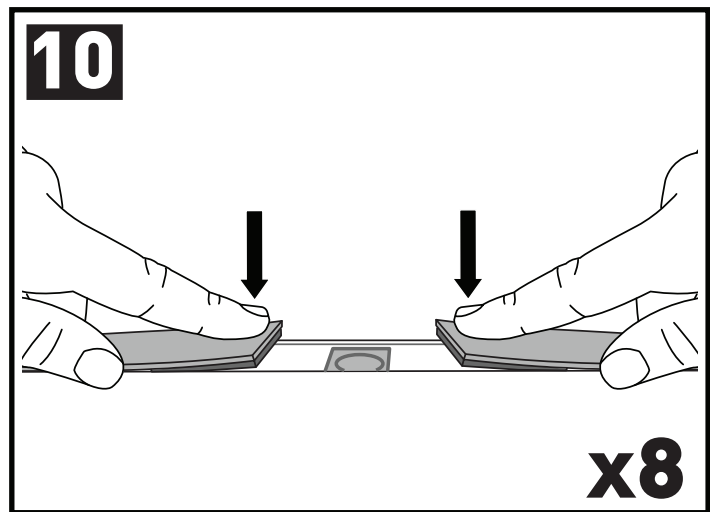

3

x4

4

x4

5

		1	2
Holden Colorado Crew Cab, 4dr Ute 12-Aug 16	AU, NZ	X = 365 mm (14 3/8")	X = 1260 mm (49 5/8")
Holden Colorado Crew Cab, 4dr Ute Sep 16-20	AU, NZ	X = 365 mm (14 3/8")	X = 1260 mm (49 5/8")
Chevrolet Colorado Crew Cab, 4dr Ute 13+	EU	X = 365 mm (14 3/8")	X = 1260 mm (49 5/8")
Isuzu D-Max Double Cab 4dr Ute 12-Apr 17	EU	X = 365 mm (14 3/8")	X = 1260 mm (49 5/8")
Isuzu D-Max Double Cab 4dr Ute 17-19	EU	X = 365 mm (14 3/8")	X = 1260 mm (49 5/8")
Isuzu D-Max SX/LS-U/LS-M Double Cab, 4dr Ute 20+	EU	X = 385 mm (15 1/8")	X = 1290 mm (50 3/4")
Isuzu D-Max LS-U/LS-M Crew Cab, 4dr Ute 12-Apr 17	AU, NZ	X = 365 mm (14 3/8")	X = 1260 mm (49 5/8")
Isuzu D-Max LS-U/LS-M Crew Cab, 4dr Ute May 17-Aug 20	AU	X = 365 mm (14 3/8")	X = 1260 mm (49 5/8")
Isuzu D-Max LS-U/LS-M Crew Cab, 4dr Ute May 17+	NZ	X = 365 mm (14 3/8")	X = 1260 mm (49 5/8")
Isuzu D-Max SX/LS-U/LS-M Crew Cab, 4dr Ute Sep 20+	AU	X = 385 mm (15 1/8")	X = 1290 mm (50 3/4")
Isuzu KB Double Cab, 4dr Ute 13-Apr 17	ZA	X = 365 mm (14 3/8")	X = 1260 mm (49 5/8")
Isuzu KB Double Cab, 4dr Ute May 17+	ZA	X = 365 mm (14 3/8")	X = 1260 mm (49 5/8")
Mazda BT-50 Dual Cab, 4dr Ute Oct 20+	AU, NZ	X = 385 mm (15 1/8")	X = 1290 mm (50 3/4")
Mazda BT-50 Dual Cab, 4dr Ute 20+	ZA	X = 385 mm (15 1/8")	X = 1290 mm (50 3/4")