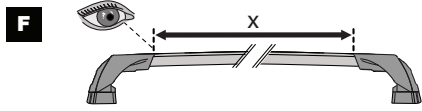

17

		1	2
Holden Colorado Crew Cab, 4dr Ute 12-Aug 16	AU, NZ	X = 905 mm (35 5/8")	X = 885 mm (34 7/8")
Holden Colorado Crew Cab, 4dr Ute Sep 16-20	AU, NZ	X = 905 mm (35 5/8")	X = 885 mm (34 7/8")
Chevrolet Colorado Crew Cab, 4dr Ute 13+	EU	X = 905 mm (35 5/8")	X = 885 mm (34 7/8")
Isuzu D-Max Double Cab 4dr Ute 12-Apr 17	EU	X = 905 mm (35 5/8")	X = 885 mm (34 7/8")
Isuzu D-Max Double Cab 4dr Ute 17-19	EU	X = 910 mm (35 7/8")	X = 895 mm (35 1/4")
Isuzu D-Max SX/LS-U/LS-M Double Cab, 4dr Ute 20+	EU	X = 920 mm (36 1/2")	X = 920 mm (36 1/2")
Isuzu D-Max SX/LS-U/LS-M Double Cab, 4dr Ute Oct 20+	NZ	X = 920 mm (36 1/2")	X = 920 mm (36 1/2")
Isuzu D-Max LS-U/LS-M Crew Cab, 4dr Ute 12-Apr 17	AU, NZ	X = 905 mm (35 5/8")	X = 885 mm (34 7/8")
Isuzu D-Max LS-U/LS-M Crew Cab, 4dr Ute May 17-Aug 20	AU	X = 910 mm (35 7/8")	X = 895 mm (35 1/4")
Isuzu D-Max LS-U/LS-M Crew Cab, 4dr Ute May 17-Sep 20	NZ	X = 910 mm (35 7/8")	X = 895 mm (35 1/4")
Isuzu D-Max SX/LS-U/LS-M Crew Cab, 4dr Ute Sep 20+	AU	X = 920 mm (36 1/2")	X = 920 mm (36 1/2")
Isuzu KB Double Cab, 4dr Ute 13-Apr 17	ZA	X = 905 mm (35 5/8")	X = 885 mm (34 7/8")
Isuzu KB Double Cab, 4dr Ute May 17+	ZA	X = 910 mm (35 7/8")	X = 895 mm (35 1/4")
Mazda BT-50 Dual Cab, 4dr Ute Oct 20+	AU, NZ	X = 920 mm (36 1/2")	X = 920 mm (36 1/2")
Mazda BT-50 Dual Cab, 4dr Ute 20+	ZA	X = 920 mm (36 1/2")	X = 920 mm (36 1/2")