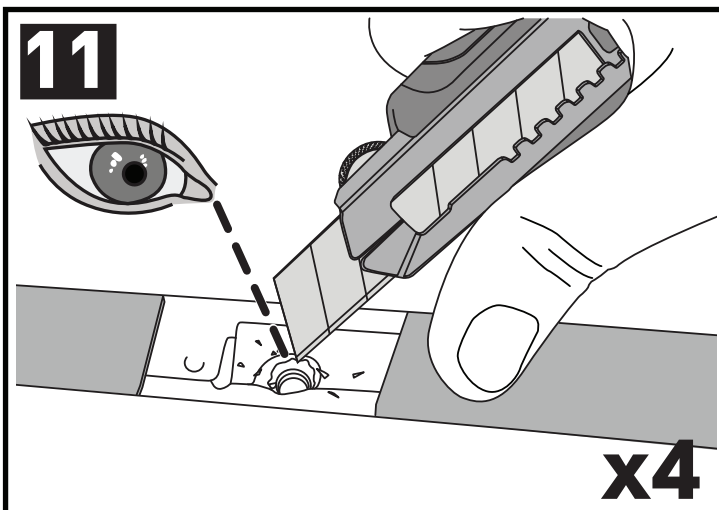

3

x4

4

x4

5

		1	2
Holden Colorado Crew Cab, 4dr Ute 12-Aug 16	AU, NZ	X = 365 mm (14 3/8")	X = 1260 mm (49 5/8")
Holden Colorado Crew Cab, 4dr Ute Sep 16-20	AU, NZ	X = 365 mm (14 3/8")	X = 1260 mm (49 5/8")
Chevrolet Colorado Crew Cab, 4dr Ute 13+	EU	X = 365 mm (14 3/8")	X = 1260 mm (49 5/8")
Isuzu D-Max Double Cab 4dr Ute 12-Apr 17	EU	X = 365 mm (14 3/8")	X = 1260 mm (49 5/8")
Isuzu D-Max Double Cab 4dr Ute 17-19	EU	X = 365 mm (14 3/8")	X = 1260 mm (49 5/8")
Isuzu D-Max SX/LS-U/LS-M Double Cab, 4dr Ute 20+	EU	X = 385 mm (15 1/8")	X = 1290 mm (50 3/4")
Isuzu D-Max LS-U/LS-M Crew Cab, 4dr Ute 12-Apr 17	AU, NZ	X = 365 mm (14 3/8")	X = 1260 mm (49 5/8")
Isuzu D-Max LS-U/LS-M Crew Cab, 4dr Ute May 17-Aug 20	AU	X = 365 mm (14 3/8")	X = 1260 mm (49 5/8")
Isuzu D-Max LS-U/LS-M Crew Cab, 4dr Ute May 17+	NZ	X = 365 mm (14 3/8")	X = 1260 mm (49 5/8")
Isuzu D-Max SX/LS-U/LS-M Crew Cab, 4dr Ute Sep 20+	AU	X = 385 mm (15 1/8")	X = 1290 mm (50 3/4")
Isuzu KB Double Cab, 4dr Ute 13-Apr 17	ZA	X = 365 mm (14 3/8")	X = 1260 mm (49 5/8")
Isuzu KB Double Cab, 4dr Ute May 17+	ZA	X = 365 mm (14 3/8")	X = 1260 mm (49 5/8")
Mazda BT-50 Dual Cab, 4dr Ute Oct 20+	AU, NZ	X = 385 mm (15 1/8")	X = 1290 mm (50 3/4")
Mazda BT-50 Dual Cab, 4dr Ute 20+	ZA	X = 385 mm (15 1/8")	X = 1290 mm (50 3/4")