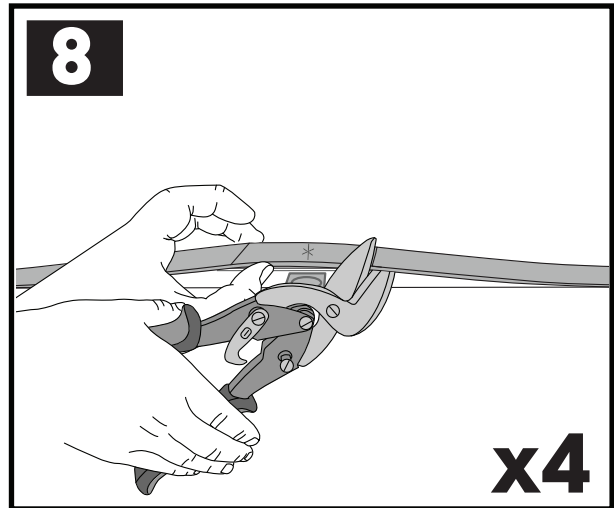

3

x4

4

x4

5

		1	2
Holden Colorado Crew Cab, 4dr Ute 12-Aug 16	AU, NZ	X = 365 mm (14 3/8")	X = 1260 mm (49 5/8")
Holden Colorado Crew Cab, 4dr Ute Sep 16-20	AU, NZ	X = 365 mm (14 3/8")	X = 1260 mm (49 5/8")
Chevrolet Colorado Crew Cab, 4dr Ute 13+	EU	X = 365 mm (14 3/8")	X = 1260 mm (49 5/8")
Isuzu D-Max Double Cab 4dr Ute 12-Apr 17	EU	X = 365 mm (14 3/8")	X = 1260 mm (49 5/8")
Isuzu D-Max Double Cab 4dr Ute 17-19	EU	X = 365 mm (14 3/8")	X = 1260 mm (49 5/8")
Isuzu D-Max SX/LS-U/LS-M Double Cab, 4dr Ute 20+	EU	X = 385 mm (15 1/8")	X = 1290 mm (50 3/4")
Isuzu D-Max LS-U/LS-M Crew Cab, 4dr Ute 12-Apr 17	AU, NZ	X = 365 mm (14 3/8")	X = 1260 mm (49 5/8")
Isuzu D-Max LS-U/LS-M Crew Cab, 4dr Ute May 17-Aug 20	AU	X = 365 mm (14 3/8")	X = 1260 mm (49 5/8")
Isuzu D-Max LS-U/LS-M Crew Cab, 4dr Ute May 17+	NZ	X = 365 mm (14 3/8")	X = 1260 mm (49 5/8")
Isuzu D-Max SX/LS-U/LS-M Crew Cab, 4dr Ute Sep 20+	AU	X = 385 mm (15 1/8")	X = 1290 mm (50 3/4")
Isuzu KB Double Cab, 4dr Ute 13-Apr 17	ZA	X = 365 mm (14 3/8")	X = 1260 mm (49 5/8")
Isuzu KB Double Cab, 4dr Ute May 17+	ZA	X = 365 mm (14 3/8")	X = 1260 mm (49 5/8")
Mazda BT-50 Dual Cab, 4dr Ute Oct 20+	AU, NZ	X = 385 mm (15 1/8")	X = 1290 mm (50 3/4")
Mazda BT-50 Dual Cab, 4dr Ute 20+	ZA	X = 385 mm (15 1/8")	X = 1290 mm (50 3/4")