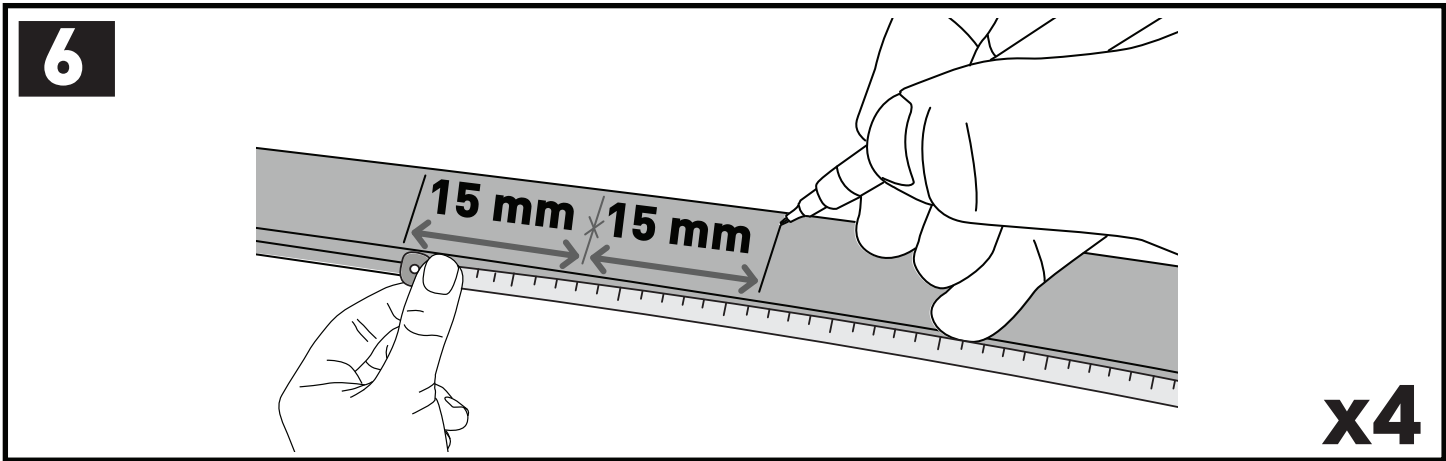

3

x4

4

x4

5

		1	2
Holden Colorado Crew Cab, 4dr Ute 12-Aug 16	AU, NZ	X = 365 mm (14 3/8")	X = 1260 mm (49 5/8")
Holden Colorado Crew Cab, 4dr Ute Sep 16-20	AU, NZ	X = 365 mm (14 3/8")	X = 1260 mm (49 5/8")
Chevrolet Colorado Crew Cab, 4dr Ute 13+	EU	X = 365 mm (14 3/8")	X = 1260 mm (49 5/8")
Isuzu D-Max Double Cab 4dr Ute 12-Apr 17	EU	X = 365 mm (14 3/8")	X = 1260 mm (49 5/8")
Isuzu D-Max Double Cab 4dr Ute 17-19	EU	X = 365 mm (14 3/8")	X = 1260 mm (49 5/8")
Isuzu D-Max SX/LS-U/LS-M Double Cab, 4dr Ute 20+	EU	X = 385 mm (15 1/8")	X = 1290 mm (50 3/4")
Isuzu D-Max LS-U/LS-M Crew Cab, 4dr Ute 12-Apr 17	AU, NZ	X = 365 mm (14 3/8")	X = 1260 mm (49 5/8")
Isuzu D-Max LS-U/LS-M Crew Cab, 4dr Ute May 17-Aug 20	AU	X = 365 mm (14 3/8")	X = 1260 mm (49 5/8")
Isuzu D-Max LS-U/LS-M Crew Cab, 4dr Ute May 17+	NZ	X = 365 mm (14 3/8")	X = 1260 mm (49 5/8")
Isuzu D-Max SX/LS-U/LS-M Crew Cab, 4dr Ute Sep 20+	AU	X = 385 mm (15 1/8")	X = 1290 mm (50 3/4")
Isuzu KB Double Cab, 4dr Ute 13-Apr 17	ZA	X = 365 mm (14 3/8")	X = 1260 mm (49 5/8")
Isuzu KB Double Cab, 4dr Ute May 17+	ZA	X = 365 mm (14 3/8")	X = 1260 mm (49 5/8")
Mazda BT-50 Dual Cab, 4dr Ute Oct 20+	AU, NZ	X = 385 mm (15 1/8")	X = 1290 mm (50 3/4")
Mazda BT-50 Dual Cab, 4dr Ute 20+	ZA	X = 385 mm (15 1/8")	X = 1290 mm (50 3/4")