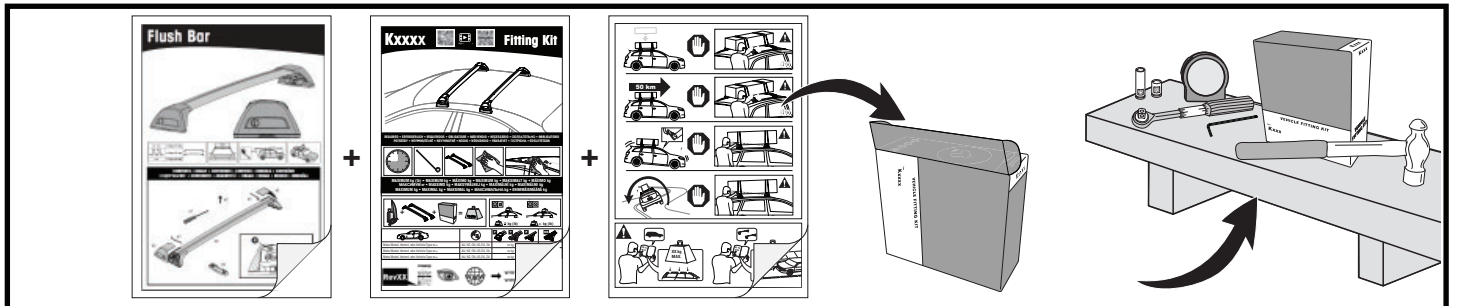

ALL CONTENT SUBJECT TO YAKIMA AUSTRALIA PTY LTD COPYRIGHT © 2016

Yakima Australia Pty Ltd
17 Hinkler Court, Brendale
QLD 4500, Australia
1800 143 548
www.prorack.com.au
www.whispbar.com.au
www.yakima.com.au

Yakima Products, Inc.
4101 Kruse Way
Lake Oswego, OR. 97035 USA
888 925 4621
www.yakima.com

WORKS WITH:

prorack

WHISPBAR
YAKIMA