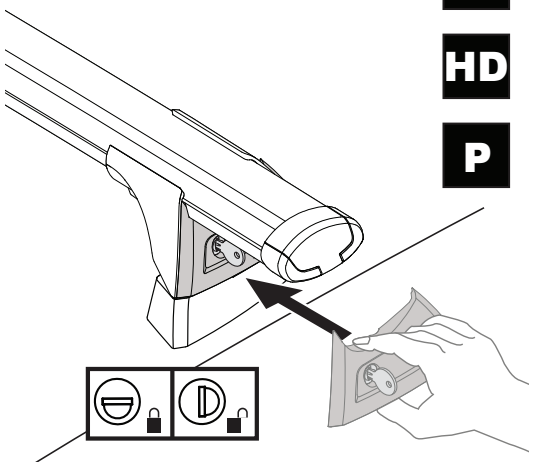

18

2 Nm
(18 lb-in)

x4

19

x4

20

T
HD
P

F

x4