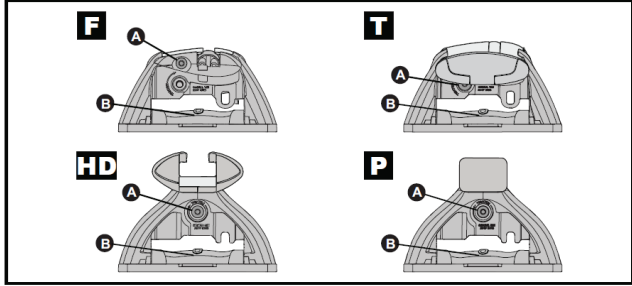

18

2 Nm
(18 lb-in)

x4

19