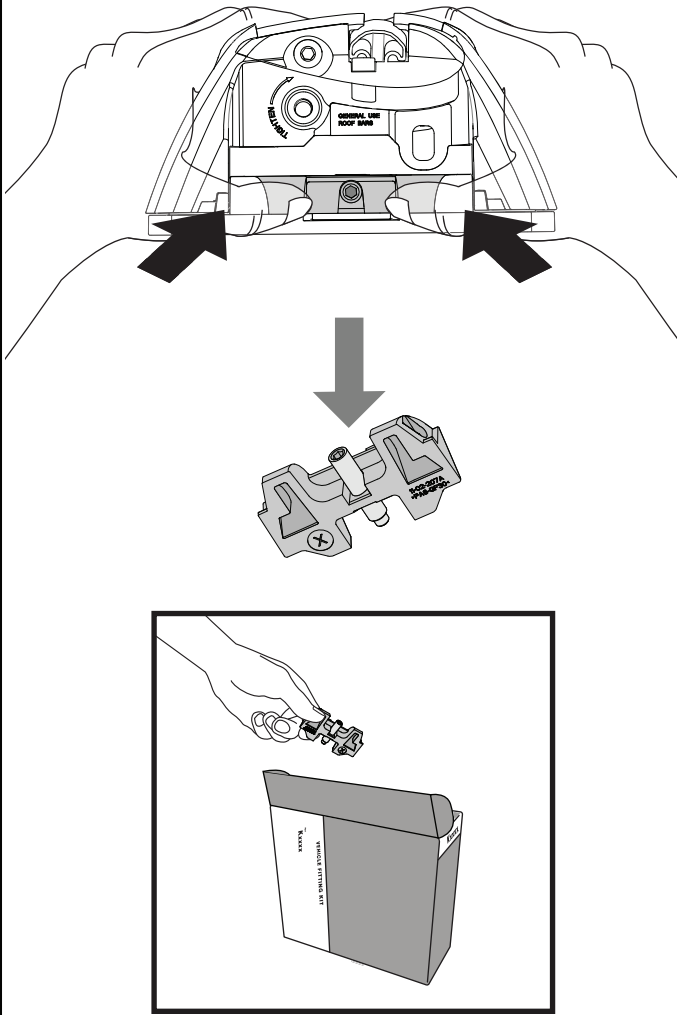

3

x4

4

x4

5

		1	2
Holden Colorado Crew Cab, 4dr Ute 12-Aug 16	AU, NZ	X = 365 mm (14 3/8")	X = 1260 mm (49 5/8")
Holden Colorado Crew Cab, 4dr Ute Sep 16-20	AU, NZ	X = 365 mm (14 3/8")	X = 1260 mm (49 5/8")
Chevrolet Colorado Crew Cab, 4dr Ute 13+	EU	X = 365 mm (14 3/8")	X = 1260 mm (49 5/8")
Isuzu D-Max Double Cab 4dr Ute 12-Apr 17	EU	X = 365 mm (14 3/8")	X = 1260 mm (49 5/8")
Isuzu D-Max Double Cab 4dr Ute 17-19	EU	X = 365 mm (14 3/8")	X = 1260 mm (49 5/8")
Isuzu D-Max SX/LS-U/LS-M Double Cab, 4dr Ute 20+	EU	X = 385 mm (15 1/8")	X = 1290 mm (50 3/4")
Isuzu D-Max LS-U/LS-M Crew Cab, 4dr Ute 12-Apr 17	AU, NZ	X = 365 mm (14 3/8")	X = 1260 mm (49 5/8")
Isuzu D-Max LS-U/LS-M Crew Cab, 4dr Ute May 17-Aug 20	AU	X = 365 mm (14 3/8")	X = 1260 mm (49 5/8")
Isuzu D-Max LS-U/LS-M Crew Cab, 4dr Ute May 17+	NZ	X = 365 mm (14 3/8")	X = 1260 mm (49 5/8")
Isuzu D-Max SX/LS-U/LS-M Crew Cab, 4dr Ute Sep 20+	AU	X = 385 mm (15 1/8")	X = 1290 mm (50 3/4")
Isuzu KB Double Cab, 4dr Ute 13-Apr 17	ZA	X = 365 mm (14 3/8")	X = 1260 mm (49 5/8")
Isuzu KB Double Cab, 4dr Ute May 17+	ZA	X = 365 mm (14 3/8")	X = 1260 mm (49 5/8")
Mazda BT-50 Dual Cab, 4dr Ute Oct 20+	AU, NZ	X = 385 mm (15 1/8")	X = 1290 mm (50 3/4")
Mazda BT-50 Dual Cab, 4dr Ute 20+	ZA	X = 385 mm (15 1/8")	X = 1290 mm (50 3/4")