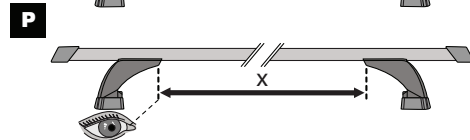

17

		1	2
Holden Colorado Crew Cab, 4dr Ute 12-Aug 16	AU, NZ	X = 905 mm (35 5/8")	X = 885 mm (34 7/8")
Holden Colorado Crew Cab, 4dr Ute Sep 16-20	AU, NZ	X = 905 mm (35 5/8")	X = 885 mm (34 7/8")
Chevrolet Colorado Crew Cab, 4dr Ute 13+	EU	X = 905 mm (35 5/8")	X = 885 mm (34 7/8")
Isuzu D-Max Double Cab 4dr Ute 12-Apr 17	EU	X = 905 mm (35 5/8")	X = 885 mm (34 7/8")
Isuzu D-Max Double Cab 4dr Ute 17-19	EU	X = 910 mm (35 7/8")	X = 895 mm (35 1/4")
Isuzu D-Max SX/LS-U/LS-M Double Cab, 4dr Ute 20+	EU	X = 920 mm (36 1/2")	X = 920 mm (36 1/2")
Isuzu D-Max SX/LS-U/LS-M Double Cab, 4dr Ute Oct 20+	NZ	X = 920 mm (36 1/2")	X = 920 mm (36 1/2")
Isuzu D-Max LS-U/LS-M Crew Cab, 4dr Ute 12-Apr 17	AU, NZ	X = 905 mm (35 5/8")	X = 885 mm (34 7/8")
Isuzu D-Max LS-U/LS-M Crew Cab, 4dr Ute May 17-Aug 20	AU	X = 910 mm (35 7/8")	X = 895 mm (35 1/4")
Isuzu D-Max LS-U/LS-M Crew Cab, 4dr Ute May 17-Sep 20	NZ	X = 910 mm (35 7/8")	X = 895 mm (35 1/4")
Isuzu D-Max SX/LS-U/LS-M Crew Cab, 4dr Ute Sep 20+	AU	X = 920 mm (36 1/2")	X = 920 mm (36 1/2")
Isuzu KB Double Cab, 4dr Ute 13-Apr 17	ZA	X = 905 mm (35 5/8")	X = 885 mm (34 7/8")
Isuzu KB Double Cab, 4dr Ute May 17+	ZA	X = 910 mm (35 7/8")	X = 895 mm (35 1/4")
Mazda BT-50 Dual Cab, 4dr Ute Oct 20+	AU, NZ	X = 920 mm (36 1/2")	X = 920 mm (36 1/2")
Mazda BT-50 Dual Cab, 4dr Ute 20+	ZA	X = 920 mm (36 1/2")	X = 920 mm (36 1/2")