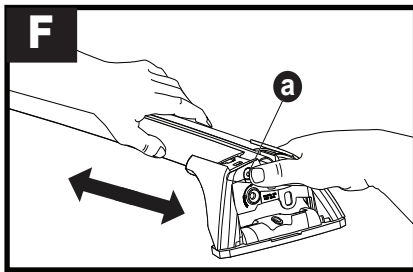

17

		1	2
Holden Colorado Crew Cab, 4dr Ute 12-Aug 16	AU, NZ	X = 905 mm (35 5/8")	X = 885 mm (34 7/8")
Holden Colorado Crew Cab, 4dr Ute Sep 16-20	AU, NZ	X = 905 mm (35 5/8")	X = 885 mm (34 7/8")
Chevrolet Colorado Crew Cab, 4dr Ute 13+	EU	X = 905 mm (35 5/8")	X = 885 mm (34 7/8")
Isuzu D-Max Double Cab 4dr Ute 12-Apr 17	EU	X = 905 mm (35 5/8")	X = 885 mm (34 7/8")
Isuzu D-Max Double Cab 4dr Ute 17-19	EU	X = 910 mm (35 7/8")	X = 895 mm (35 1/4")
Isuzu D-Max SX/LS-U/LS-M Double Cab, 4dr Ute 20+	EU	X = 920 mm (36 1/2")	X = 920 mm (36 1/2")
Isuzu D-Max SX/LS-U/LS-M Double Cab, 4dr Ute Oct 20+	NZ	X = 920 mm (36 1/2")	X = 920 mm (36 1/2")
Isuzu D-Max LS-U/LS-M Crew Cab, 4dr Ute 12-Apr 17	AU, NZ	X = 905 mm (35 5/8")	X = 885 mm (34 7/8")
Isuzu D-Max LS-U/LS-M Crew Cab, 4dr Ute May 17-Aug 20	AU	X = 910 mm (35 7/8")	X = 895 mm (35 1/4")
Isuzu D-Max LS-U/LS-M Crew Cab, 4dr Ute May 17-Sep 20	NZ	X = 910 mm (35 7/8")	X = 895 mm (35 1/4")
Isuzu D-Max SX/LS-U/LS-M Crew Cab, 4dr Ute Sep 20+	AU	X = 920 mm (36 1/2")	X = 920 mm (36 1/2")
Isuzu KB Double Cab, 4dr Ute 13-Apr 17	ZA	X = 905 mm (35 5/8")	X = 885 mm (34 7/8")
Isuzu KB Double Cab, 4dr Ute May 17+	ZA	X = 910 mm (35 7/8")	X = 895 mm (35 1/4")
Mazda BT-50 Dual Cab, 4dr Ute Oct 20+	AU, NZ	X = 920 mm (36 1/2")	X = 920 mm (36 1/2")
Mazda BT-50 Dual Cab, 4dr Ute 20+	ZA	X = 920 mm (36 1/2")	X = 920 mm (36 1/2")