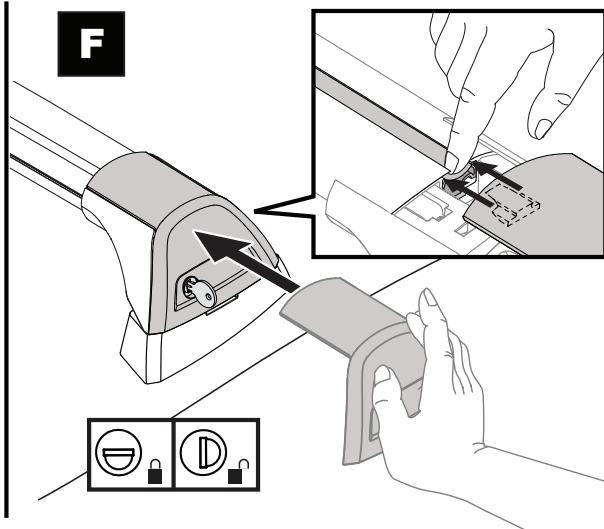

18

2 Nm
(18 lb-in)

x4

19

x4

20

T
HD
P

F

x4