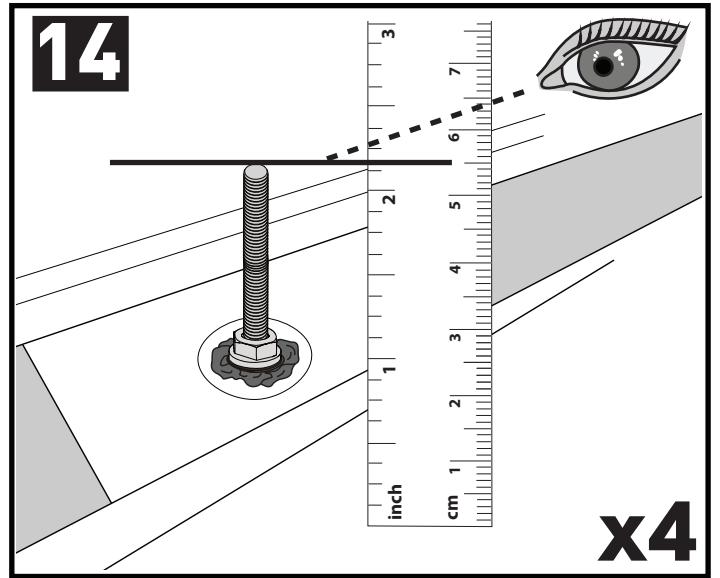

3

x4

4

x4

5

		1	2
Holden Colorado Crew Cab, 4dr Ute 12-Aug 16	AU, NZ	X = 365 mm (14 3/8")	X = 1260 mm (49 5/8")
Holden Colorado Crew Cab, 4dr Ute Sep 16-20	AU, NZ	X = 365 mm (14 3/8")	X = 1260 mm (49 5/8")
Chevrolet Colorado Crew Cab, 4dr Ute 13+	EU	X = 365 mm (14 3/8")	X = 1260 mm (49 5/8")
Isuzu D-Max Double Cab 4dr Ute 12-Apr 17	EU	X = 365 mm (14 3/8")	X = 1260 mm (49 5/8")
Isuzu D-Max Double Cab 4dr Ute 17-19	EU	X = 365 mm (14 3/8")	X = 1260 mm (49 5/8")
Isuzu D-Max SX/LS-U/LS-M Double Cab, 4dr Ute 20+	EU	X = 385 mm (15 1/8")	X = 1290 mm (50 3/4")
Isuzu D-Max LS-U/LS-M Crew Cab, 4dr Ute 12-Apr 17	AU, NZ	X = 365 mm (14 3/8")	X = 1260 mm (49 5/8")
Isuzu D-Max LS-U/LS-M Crew Cab, 4dr Ute May 17-Aug 20	AU	X = 365 mm (14 3/8")	X = 1260 mm (49 5/8")
Isuzu D-Max LS-U/LS-M Crew Cab, 4dr Ute May 17+	NZ	X = 365 mm (14 3/8")	X = 1260 mm (49 5/8")
Isuzu D-Max SX/LS-U/LS-M Crew Cab, 4dr Ute Sep 20+	AU	X = 385 mm (15 1/8")	X = 1290 mm (50 3/4")
Isuzu KB Double Cab, 4dr Ute 13-Apr 17	ZA	X = 365 mm (14 3/8")	X = 1260 mm (49 5/8")
Isuzu KB Double Cab, 4dr Ute May 17+	ZA	X = 365 mm (14 3/8")	X = 1260 mm (49 5/8")
Mazda BT-50 Dual Cab, 4dr Ute Oct 20+	AU, NZ	X = 385 mm (15 1/8")	X = 1290 mm (50 3/4")
Mazda BT-50 Dual Cab, 4dr Ute 20+	ZA	X = 385 mm (15 1/8")	X = 1290 mm (50 3/4")