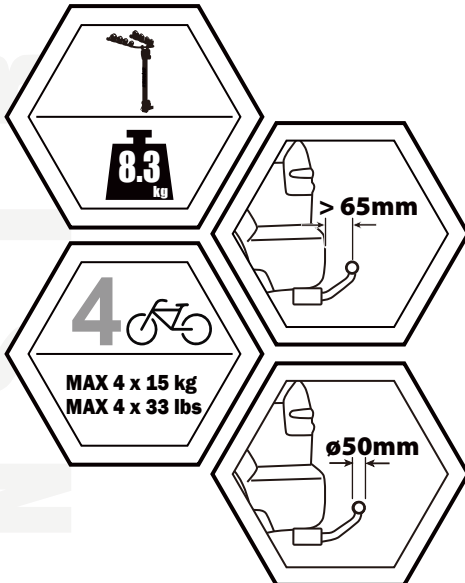

BUZZ RACK

<p>Max S kg</p> <p>$S = xx \text{ kg}$</p>		
40 kg	8.3 kg	31.7 kg
50 kg		41.7 kg
60 kg		51.7 kg
>70 kg		MAX 60 kg

MOOSE 4

PART LIST

x1

x8

x2

x1

x1

OK

OK

OK

~~**OK**~~

~~**OK**~~

1 x 15 kg MAX

2 x 15 kg MAX