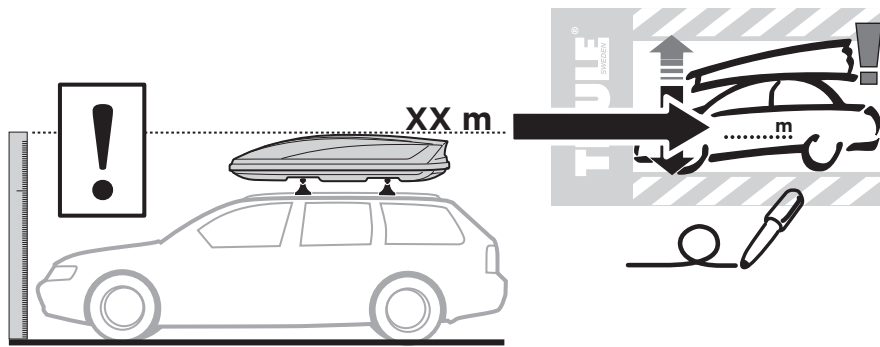

7

x3

8

9

i Thule Box Ski Carrier adapter

694600 → Motion: 600

694800 → Motion: 200, 800

694900 → Motion: 900