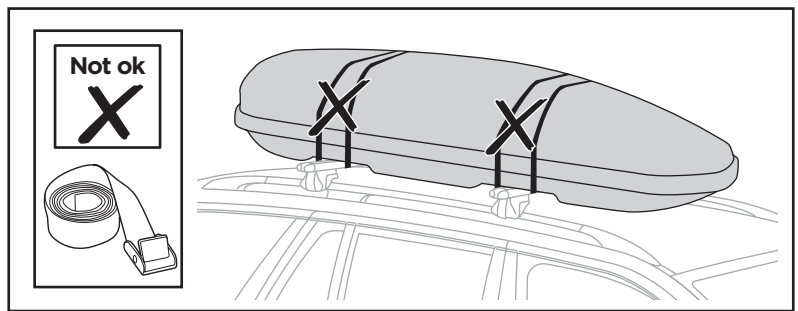

8

9

i Thule Box Ski Carrier adapter

694600 → Motion: 600

694800 → Motion: 200, 800

694900 → Motion: 900