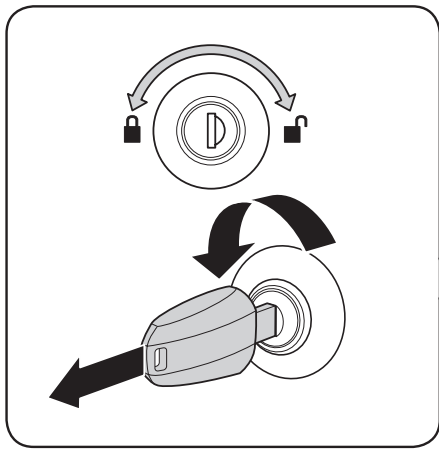

7

x3

8

9

i Thule Box Ski Carrier adapter

694600 → Motion: 600

694800 → Motion: 200, 800

694900 → Motion: 900