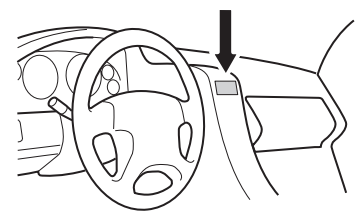

7

x3

8

9

i Thule Box Ski Carrier adapter

694600 → Motion: 600

694800 → Motion: 200, 800

694900 → Motion: 900