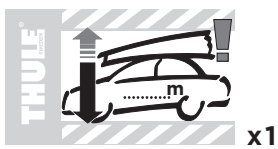

7

x3

8

9

i Thule Box Ski Carrier adapter

694600 → Motion: 600

694800 → Motion: 200, 800

694900 → Motion: 900