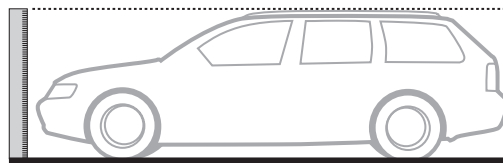

7

x3

8

9

i Thule Box Ski Carrier adapter

694600 → Motion: 600

694800 → Motion: 200, 800

694900 → Motion: 900