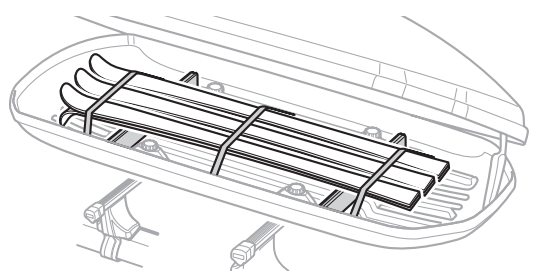

7

x3

8

9

i Thule Box Ski Carrier adapter

694600 → Motion: 600

694800 → Motion: 200, 800

694900 → Motion: 900