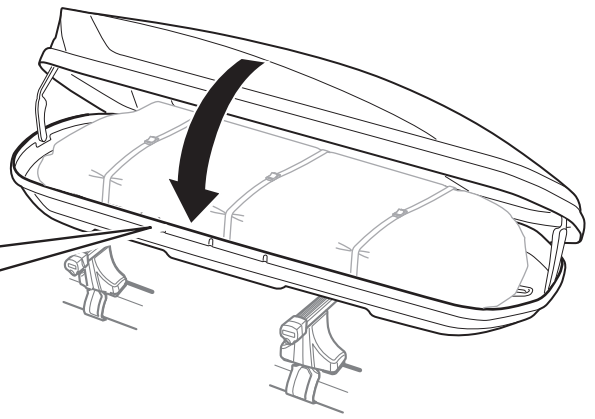

7

x3

8

9

i Thule Box Ski Carrier adapter

694600 → Motion: 600

694800 → Motion: 200, 800

694900 → Motion: 900