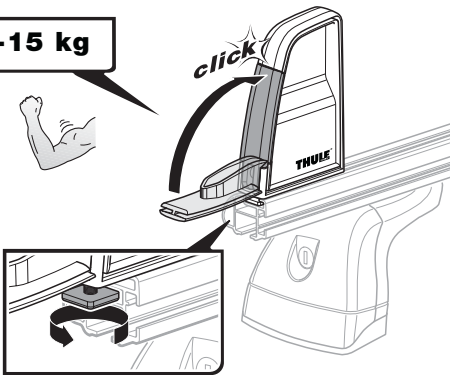

5

i

380g

10-15 kg

BAUART
GEPRÜFT
TYPE
APPROVED

Load Stop 314

THULE
SWEDEN
PROFESSIONAL

648•4DF/501-7125